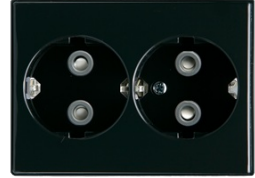

# Socket outlet

Schuko socket outlet, Impressivo, 2-gang, shuttered, screwless terminals, branching terminals, anthracite

**Tyyppi:** 302EUC-81

**Tuotekoodi:** 2TKA00000440

**GTIN:** 6438199001500

There are terminals for each contact of the socket outlet for max 4 rigid wires. No X-terminals. The socket outlet insert without the cover plate is screen-protected.

# Tuotekortti

Schuko socket outlet, Impressivo, 2-gang, shuttered, screwless terminals, branching terminals, anthracite

ETIM Class:	EC000125
Number of active pins (round):	2
With signal lamp:	Ei
Number of units:	2
Number of phases:	1
Imprint/indication:	None
Connection type:	Push-in clamp
With hinged lid:	Ei
With enhanced contact protection:	Kyllä
Label space/information surface:	Ei
Colour:	Anthracite
RAL-number (similar):	7021
Metallic colour:	Ei
Transparent:	Ei
Lockable:	Ei
Eject-mechanism:	Ei
Insulated mounting:	Ei
With function lighting:	Ei
With orientation lighting:	Ei
Over voltage protection:	Ei
Fault current protection:	Ei
With miniature fuse:	Ei
Special power supply:	No special power supply
Mounting method:	Flush mounted (plaster)
Type of fastening:	Mounting with claw and screw
Material:	Plastic
Material quality:	Thermoplastic
Halogen free:	Kyllä
Surface protection:	Untreated
Surface finishing:	Glossy
Anti-bacterial treatment:	Ei
With loop through function:	Ei
With on/off switch:	Ei

## Tuotekortti

Schuko socket outlet, Impressivo, 2-gang, shuttered, screwless terminals, branching terminals, anthracite

Rotated central insert:	Ei
Frequency:	50 Hz
Device width:	71 mm
Device height:	48 mm
Device depth:	92 mm
Min. depth of built-in installation box:	17 mm