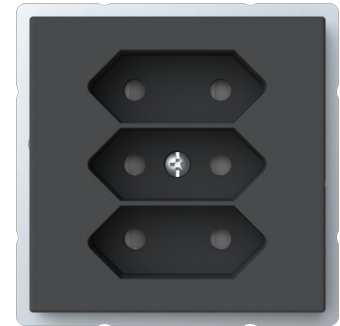

# Socket outlet

Euro socket outlet, Impressivo, 3-gang, shuttered, screwless terminals, branching terminals, anthracite

**Tyyppi:** 303UC-81

**Tuotekoodi:** 2TKA00000340

**GTIN:** 6438199001579

3-gang Euro socket outlet with center plate. There are terminals for each contact of the socket outlet for max 4 rigid wires and 2 X-terminals for 2-rigid wires. The socket outlet insert without the cover plate is screen-protected.

# Tuotekortti

Euro socket outlet, Impressivo, 3-gang, shuttered, screwless terminals, branching terminals, anthracite

ETIM Version:	ETIM-9.0
ETIM Class:	EC000125
Model:	EURO plug (CEE 7/16)
Number of active pins (round):	2
With signal lamp:	Ei
Number of units:	3
Number of phases:	1
Imprint/indication:	None
Connection type:	Push-in clamp
With hinged lid:	Ei
With enhanced contact protection:	Kyllä
Label space/information surface:	Ei
Colour:	Anthracite
RAL-number (similar):	7021
Metallic colour:	Ei
Transparent:	Ei
Lockable:	Ei
Eject-mechanism:	Ei
Insulated mounting:	Ei
With function lighting:	Ei
With orientation lighting:	Ei
Over voltage protection:	Ei
Fault current protection:	Ei
With miniature fuse:	Ei
Special power supply:	No special power supply
Mounting method:	Flush mounted (plaster)
Type of fastening:	Mounting with claw and screw
Material:	Plastic
Material quality:	Thermoplastic
Halogen free:	Kyllä
Surface protection:	Untreated
Surface finishing:	Glossy
Anti-bacterial treatment:	Ei

# Tuotekortti

Euro socket outlet, Impressivo, 3-gang, shuttered, screwless terminals, branching terminals, anthracite

With loop through function:	Ei
With on/off switch:	Ei
Rotated central insert:	Ei
Frequency:	50 Hz
Device width:	71 mm
Device height:	35 mm
Device depth:	71 mm
Min. depth of built-in installation box:	23 mm