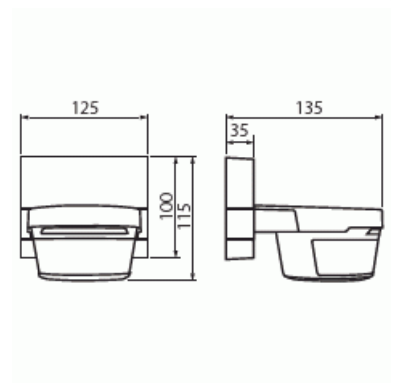

Watchdog

Watchdog 220 MasterLINE, white

Tyyppi: 6847/11AGM-204-500

Tuotekoodi: 2CKA006800A2524

GTIN: 4011395150559

Electronic movement detector for detecting thermal motion.
Remote operation via IR remote control 6841-101.
Remote configurable via IR service remote control 6842-101.
With display for detection and operation mode.
With ground and rear-field detection.
With high-quality lens for optimum detection.
Detection sensitivity adjustable via IR remote control.
Surveillance density: 84 sectors with 336 switching segments.
With integrated dismantling protection.
All functions controlled by microprocessor.
Continuous light (4 hours), light deactivation (4 hours) and presence simulation can be activated via IR remote control.
Reading in the current brightness value as switching threshold via remote control.
With automatic range stabilization.
With automatic interference suppression.
With automatic dazzle-proofing.
With brightness-independent test mode for evaluating the detection zone.
Individual adjustment of detection range via enclosed protective foil which can be cut to size.
Additional possibility for switch-on via normally open push-button switch.
Switch-off delay: 10 sec to 30 min or short-time pulse 1 sec adjustable.
Rated voltage: 230 V~, +10% / -10%
Rated frequency: 50 Hz - 60 Hz
Power dissipation: 1 W
Outputs: 1 Normally open contact, potential-bound
Suitable for: ohmic, capacitive and inductive loads
Rated current: 16 AX, cos ϕ 0.6