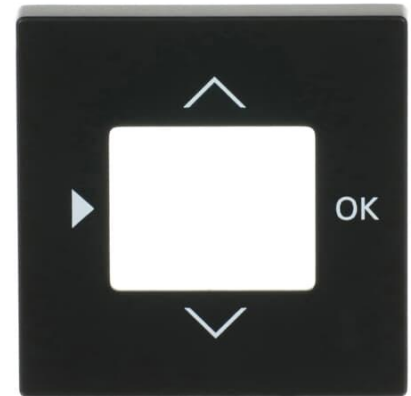

# Center plate

Timer switch, center plate, black matt

**Tyyppi:** 6435-885

**Tuotekoodi:** 2CKA006430A0389

**GTIN:** 4011395148020

Center plate suitable for thermostat TC16-20, week clock 6455 and timer 6465U, black matt.

### ETIM Data

ETIM Version:	ETIM-9.0
ETIM Class:	EC000011
Model:	Central cover plate
Imprint/indication:	Other
Scannable symbol/barrier free:	Ei
Utilization:	Time switch
Suitable for touch sensor connector for bus system:	Ei
Type of fastening:	Clamp mounting
Monitoring window/light outlet:	Ei
Material:	Plastic

# Tuotekortti

Timer switch, center plate, black matt

Material quality:	Thermoplastic
Halogen free:	Ei
Surface protection:	Lacquered
Surface finishing:	Matt
Anti-bacterial treatment:	Ei
Colour:	Black
RAL-number (similar):	9005
With label area:	Ei
With exchangeable lens/symbol:	Ei
Impact strength:	IK00
Width:	63 mm
Height:	63 mm
Depth:	10.4 mm