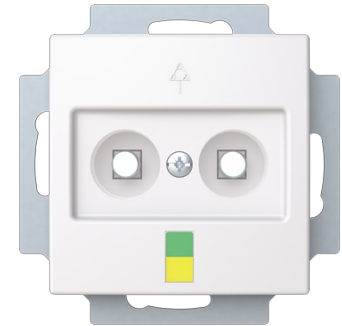

# Potential equalization socket outlet

Socket insert Equipotential compensation Socket outlet 2-position white - Saga

**Tyyppi:** 2095 UC-916-510

**Tuotekoodi:** 2CKA002495A0099

**GTIN:** 4011395316238

Without claws. For connecting wires up to 1 x 6 mm<sup>2</sup> and 4 x 2.5 mm<sup>2</sup>.  
IEC 60601-1:2005 DIN EN 60601 (VDE 0750-1): July 2007 Connection bolts German Standard DIN 42801.

### ETIM Data

ETIM Version:	ETIM-9.0
ETIM Class:	EC000090
Assembly arrangement:	Basic element with central cover plate
Model:	Socket outlet 2-position
Halogen free:	Ei
Surface protection:	Untreated
Surface finishing:	Glossy
Colour:	White