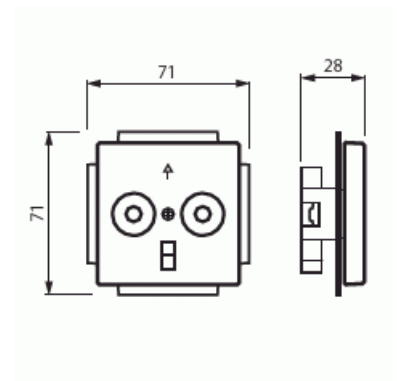

# Equipot. outlet

Equipotential outlet, Impressivo, 2-gang, white

**Tyyppi:** 2095 UC-84

**Tuotekoodi:** 2CKA002495A0086

**GTIN:** 4011395065570

Equipotential socket outlet 2-gang. Screw terminals for 1x6 and 4 x 2,5 conductors. It is suitable for the 85mm cover frames and with the 2519-xx adapter also for the 100mm cover frames. The manufacture material is a durable high quality plastic. The surface is glossy and easy to keep clean. Cleaning with a mild, standard household detergent. Be careful when cleaning with a powerful dissolvent.

# Tuotekortti

Equipotential outlet, Impressivo, 2-gang, white

Colour:	White
RAL-number (similar):	9016
Transparent:	Ei