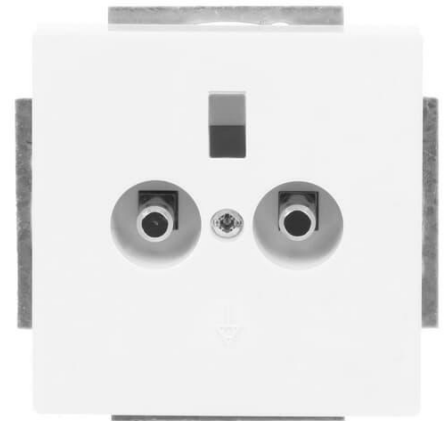

# Equipot. outlet

Equipotential outlet, Impressivo, 2-gang, white

**Tyyppi:** 2095 UC-84

**Tuotekoodi:** 2CKA002495A0086

**GTIN:** 4011395065570

Equipotential socket outlet 2-gang. Screw terminals for 1x6 and 4 x 2,5 conductors. It is suitable for the 85mm cover frames and with the 2519-xx adapter also for the 100mm cover frames. The manufacture material is a durable high quality plastic. The surface is glossy and easy to keep clean. Cleaning with a mild, standard household detergent. Be careful when cleaning with a powerful dissolvent.

### ETIM Data

ETIM Version:	ETIM-9.0
ETIM Class:	EC000090
Assembly arrangement:	Basic element with central cover plate
Model:	Socket outlet 2-position
Halogen free:	Kyllä
Surface protection:	Untreated
Surface finishing:	Glossy

# Tuotekortti

Equipotential outlet, Impressivo, 2-gang, white

Colour:	White
RAL-number (similar):	9016
Transparent:	Ei