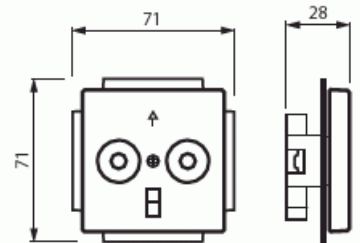

Equipot. outlet

Equipotential outlet, Impressivo, 2-gang, anthracite

Tyyppi: 2095 UC-81

Tuotekoodi: 2CKA002495A0084

GTIN: 4011395065532

Equipotential socket outlet 2-gang. Screw terminals for 1x6 and 4 x 2,5 conductors. It is suitable for the 85mm cover frames and with the 2519-xx adapter also for the 100mm cover frames. The manufacture material is a durable high quality plastic. The surface is glossy and easy to keep clean. Cleaning with a mild, standard household detergent. Be careful when cleaning with a powerful dissolvent.

Tekniset tiedot

Pakkaus

Paketti:	10/100
Yksikkö:	kpl

ETIM Data

ETIM Version:	ETIM-9.0
ETIM Class:	EC000090
Assembly arrangement:	Basic element with central cover plate
Model:	Socket outlet 2-position
Halogen free:	Kyllä
Surface protection:	Untreated
Surface finishing:	Glossy

Tuotekortti

Equipotential outlet, Impressivo, 2-gang, anthracite

Colour:	Anthracite
RAL-number (similar):	7021
Transparent:	Ei
