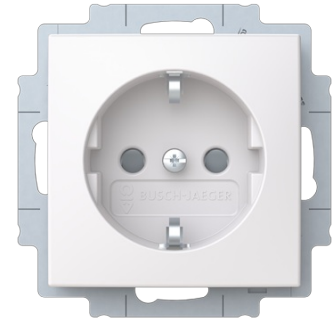

Tuotekortti

Busch-steplight Socket insert Safety Shutter Night orientation light with Night light; LED /White white - Busch-balance SI

Socket outlet

Busch-steplight Socket insert Safety Shutter Night orientation light with Night light; LED /White white - Busch-balance SI

Tyyppi: 20 EUCBLI-916-510

Tuotekoodi: 2CKA002013A5487

GTIN: 4011395316245

Shuttered. With screwless terminals. DP (2 P + E) with separate connection cables for switch contact. with LED,

Tekniset tiedot

Sähkösuureet

Tuotekortti

Busch-steplight Socket insert Safety Shutter Night orientation light with Night light; LED /White white - Busch-balance SI

With signal lamp:	Ei
Number of units:	1
Number of phases:	1
Imprint/indication:	None
With hinged lid:	Ei
With enhanced contact protection:	Ei
Label space/information surface:	Ei
Colour:	Other
RAL-number (similar):	9003
Metallic colour:	Ei
Transparent:	Ei
Lockable:	Ei
Eject-mechanism:	Ei
Insulated mounting:	Kyllä
With function lighting:	Ei
With orientation lighting:	Ei
Over voltage protection:	Ei
Fault current protection:	Ei
With miniature fuse:	Ei
Special power supply:	Supplementary safety power supply (orange)
Mounting method:	Flush mounted (plaster)
Type of fastening:	Mounting with claw and screw
Material:	Plastic
Material quality:	Thermoplastic
Halogen free:	Ei
Surface protection:	Untreated
Surface finishing:	Glossy
Anti-bacterial treatment:	Ei
With loop through function:	Ei
With on/off switch:	Ei
Rotated central insert:	Ei
Impact strength:	IK03
Device width:	71 mm

Tuotekortti

Busch-steplight Socket insert Safety Shutter Night orientation light with Night light; LED /White white - Busch-balance SI

Device height:	71 mm
Device depth:	50 mm
Min. depth of built-in installation box:	32 mm
Compatible with Apple HomeKit:	Ei
Compatible with Amazon Alexa:	Ei
Compatible with Google Assistant:	Ei
IFTTT support available:	Ei
With Wi-Fi signal repeater:	Ei
With built-in bluetooth speaker:	Ei