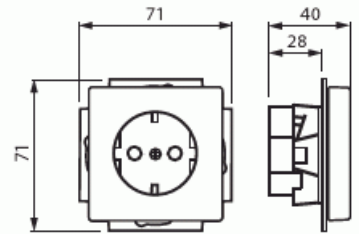

Tekniset tiedot

Sähkösuureet

Nominal current:	16 A
Nominal voltage:	250 V

Luokitus

Suitable for degree of protection (IP):	IP20
---	------

Pakkaus

Paketti:	1
Yksikkö:	kpl

ETIM Data

ETIM Version:	ETIM-9.0
ETIM Class:	EC000125
Number of active pins (round):	2
With signal lamp:	Ei
Number of units:	1
Number of phases:	1
Imprint/indication:	None
With hinged lid:	Ei
With enhanced contact protection:	Kyllä
Label space/information surface:	Ei
Colour:	Black
RAL-number (similar):	9005
Metallic colour:	Ei
Transparent:	Ei
Lockable:	Ei
Eject-mechanism:	Ei
Insulated mounting:	Kyllä
With function lighting:	Ei
With orientation lighting:	Kyllä
Over voltage protection:	Ei
Fault current protection:	Ei
With miniature fuse:	Ei
Special power supply:	Supplementary safety power supply (orange)
Mounting method:	Flush mounted (plaster)
Type of fastening:	Mounting with claw and screw
Material:	Plastic
Material quality:	Thermoplastic
Halogen free:	Kyllä
Surface protection:	Lacquered
Surface finishing:	Matt
Anti-bacterial treatment:	Ei
With loop through function:	Kyllä
With on/off switch:	Ei
Rotated central insert:	Ei

Tuotekortti

Socket outlet, Schuko, 1-gang, shuttered, screwless terminals, LED light, black matt

Impact strength:	IK03
Device width:	71 mm
Device height:	71 mm
Device depth:	46.5 mm
Min. depth of built-in installation box:	32 mm
Compatible with Apple HomeKit:	Ei
Compatible with Amazon Alexa:	Ei
Compatible with Google Assistant:	Ei
IFTTT support available:	Ei
With Wi-Fi signal repeater:	Ei
With built-in bluetooth speaker:	Ei