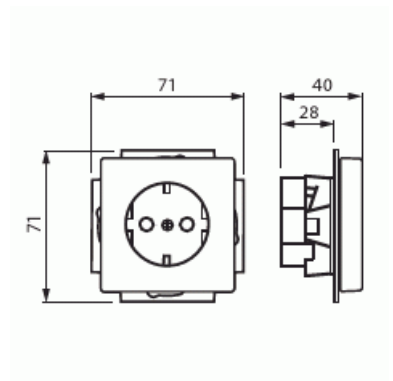

Socket outlet

Socket outlet, Impressivo, Schuko, 1-gang, shuttered, screwless terminals, LED light, white

Tyyppi: 20 EUCBLI-84

Tuotekoodi: 2CKA002013A5294

GTIN: 4011395100769

There are terminals for each contact of the socket outlet. The terminals are for max 2 solid or rigid wires. No X-terminals. A white color LED light (230V/2,5mA/0,6VA) is integrated into the socket outlet. The light can be controlled seperately or it can be connected to the socket terminals.

Tuotekortti

Socket outlet, Impressivo, Schuko, 1-gang, shuttered, screwless terminals, LED light, white

ETIM Version:	ETIM-9.0
ETIM Class:	EC000125
Number of active pins (round):	2
With signal lamp:	Ei
Number of units:	1
Number of phases:	1
Imprint/indication:	None
With hinged lid:	Ei
With enhanced contact protection:	Kyllä
Label space/information surface:	Ei
Colour:	White
RAL-number (similar):	9016
Metallic colour:	Ei
Transparent:	Ei
Lockable:	Ei
Eject-mechanism:	Ei
Insulated mounting:	Kyllä
With function lighting:	Ei
With orientation lighting:	Kyllä
Over voltage protection:	Ei
Fault current protection:	Ei
With miniature fuse:	Ei
Special power supply:	Supplementary safety power supply (orange)
Mounting method:	Flush mounted (plaster)
Type of fastening:	Mounting with claw and screw
Material:	Plastic
Material quality:	Thermoplastic
Halogen free:	Kyllä
Surface protection:	Untreated
Surface finishing:	Glossy
Anti-bacterial treatment:	Ei
With loop through function:	Kyllä
With on/off switch:	Ei
Rotated central insert:	Ei

Tuotekortti

Socket outlet, Impressivo, Schuko, 1-gang, shuttered, screwless terminals, LED light, white

Impact strength:	IK03
Device width:	71 mm
Device height:	71 mm
Device depth:	46.5 mm
Min. depth of built-in installation box:	32 mm
Compatible with Apple HomeKit:	Ei
Compatible with Amazon Alexa:	Ei
Compatible with Google Assistant:	Ei
IFTTT support available:	Ei
With Wi-Fi signal repeater:	Ei
With built-in bluetooth speaker:	Ei