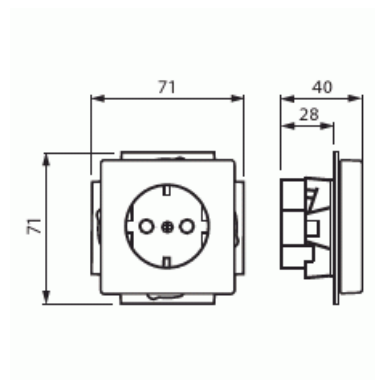

Socket outlet

Socket outlet, Impressivo, Schuko, 1-gang, shuttered, screwless terminals, LED light, white

Tyyppi: 20 EUCBLI-84

Tuotekoodi: 2CKA002013A5294

GTIN: 4011395100769

There are terminals for each contact of the socket outlet. The terminals are for max 2 solid or rigid wires. No X-terminals. A white color LED light (230V/2,5mA/0,6VA) is integrated into the socket outlet. The light can be controlled seperately or it can be connected to the socket terminals.

Tekniset tiedot

Sähkösuureet

Nominal current:	16 A
Nominal voltage:	250 V

Luokitus

Suitable for degree of protection (IP):	IP20
---	------

Pakkaus

Paketti:	1/10/100/1200
Yksikkö:	kpl

ETIM Data

ETIM Version:	ETIM-9.0
ETIM Class:	EC000125
Number of active pins (round):	2
With signal lamp:	Ei
Number of units:	1
Number of phases:	1
Imprint/indication:	None
With hinged lid:	Ei
With enhanced contact protection:	Kyllä
Label space/information surface:	Ei
Colour:	White
RAL-number (similar):	9016
Metallic colour:	Ei
Transparent:	Ei
Lockable:	Ei
Eject-mechanism:	Ei
Insulated mounting:	Kyllä
With function lighting:	Ei
With orientation lighting:	Kyllä
Over voltage protection:	Ei
Fault current protection:	Ei
With miniature fuse:	Ei
Special power supply:	Supplementary safety power supply (orange)
Mounting method:	Flush mounted (plaster)
Type of fastening:	Mounting with claw and screw
Material:	Plastic
Material quality:	Thermoplastic
Halogen free:	Kyllä
Surface protection:	Untreated
Surface finishing:	Glossy
Anti-bacterial treatment:	Ei
With loop through function:	Kyllä
With on/off switch:	Ei
Rotated central insert:	Ei