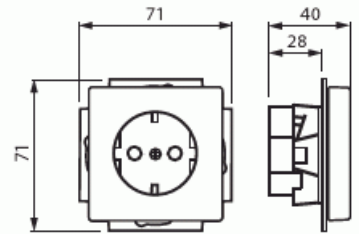

# Socket outlet

Socket outlet, Impressivo, Schuko, 1-gang, shuttered, screwless terminals, LED light, aluminum

**Tyyppi:** 20 EUCBLI-83

**Tuotekoodi:** 2CKA002013A5293

**GTIN:** 4011395100752

There are terminals for each contact of the socket outlet. The terminals are for max 2 solid or rigid wires. No X-terminals. A white color LED light (230V/2,5mA/0,6VA) is integrated into the socket outlet. The light can be controlled seperately or it can be connected to the socket terminals.