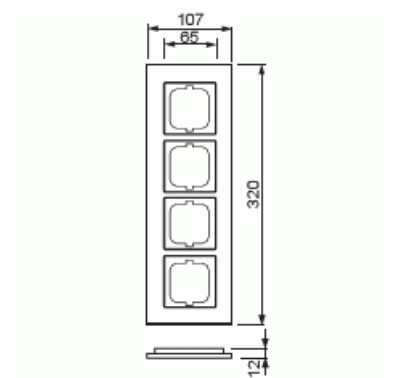

Cover frame

Cover frame, Carat, 4-gang, white glass

Tyyppi: 1724-811

Tuotekoodi: 2CKA001754A4445

GTIN: 4011395157046

Flush mounting cover frame for 1-gang cover plated accessories, such as switches. Material glass. Cleaning with a mild, standard household detergent. The use of strong dissolvents should be avoided.

Tekniset tiedot

Pakkaus

Paketti:	1
Yksikkö:	kpl

ETIM Data

ETIM Version:	ETIM-9.0
ETIM Class:	EC000007
Number of units:	4
Mounting direction:	Horizontal and vertical
Number of units horizontal:	4
Number of units vertical:	4
With mounting grid:	Ei

Tuotekortti

Cover frame, Carat, 4-gang, white glass

Flush-mounted installation:	Kyllä
Suitable for floor box:	Ei
Suitable for wall duct:	Kyllä
Suitable for built-in installation:	Ei
Label space/information surface:	Ei
Material:	Glass
Material quality:	Glass
Halogen free:	Kyllä
Anti-bacterial treatment:	Ei
Surface protection:	Untreated
Surface finishing:	Glossy
Colour:	White
Transparent:	Ei
With hinged lid:	Ei
Degree of protection (IP):	IP20
Impact strength:	IK03
Type of fastening:	Clamp mounting
Width:	107 mm
Height:	320 mm
Depth:	11 mm
Built-in width:	63 mm
Built-in height:	63 mm
Diameter bore hole (opening):	71 mm