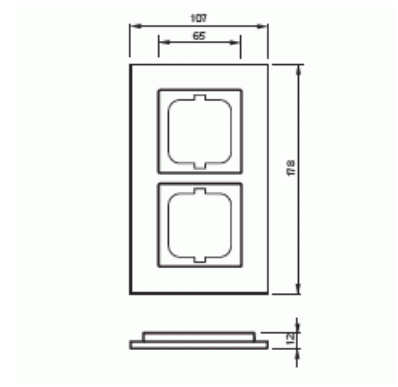

Cover frame

Cover frame, Carat, 2-gang, white glass

Tyyppi: 1722-811

Tuotekoodi: 2CKA001754A4443

GTIN: 4011395157022

Flush mounting cover frame for 1-gang cover plated accessories, such as switches. Material glass. Cleaning with a mild, standard household detergent. The use of strong dissolvents should be avoided.

Tekniset tiedot

Pakkaus

| | |
|----------|-----|
| Paketti: | 1 |
| Yksikkö: | kpl |

ETIM Data

| | |
|-----------------------------|-------------------------|
| ETIM Version: | ETIM-9.0 |
| ETIM Class: | EC000007 |
| Number of units: | 2 |
| Mounting direction: | Horizontal and vertical |
| Number of units horizontal: | 2 |
| Number of units vertical: | 2 |
| With mounting grid: | Ei |

| | |
|-------------------------------------|----------------|
| Flush-mounted installation: | Kyllä |
| Suitable for floor box: | Ei |
| Suitable for wall duct: | Kyllä |
| Suitable for built-in installation: | Ei |
| Label space/information surface: | Ei |
| Material: | Glass |
| Material quality: | Glass |
| Halogen free: | Kyllä |
| Anti-bacterial treatment: | Ei |
| Surface protection: | Untreated |
| Surface finishing: | Glossy |
| Colour: | White |
| Transparent: | Ei |
| With hinged lid: | Ei |
| Degree of protection (IP): | IP20 |
| Impact strength: | IK03 |
| Type of fastening: | Clamp mounting |
| Width: | 107 mm |
| Height: | 106 mm |
| Depth: | 11 mm |
| Built-in width: | 63 mm |
| Built-in height: | 63 mm |
| Diameter bore hole (opening): | 71 mm |