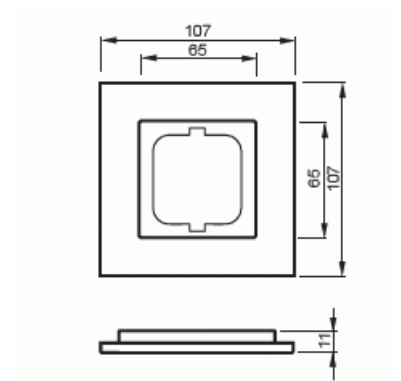

# Cover frame

Cover frame, Carat, 1-gang, white glass

**Tyyppi:** 1721-811

**Tuotekoodi:** 2CKA001754A4442

**GTIN:** 4011395157015

Flush mounting cover frame for 1-gang cover plated accessories, such as switches. Material glass. Cleaning with a mild, standard household detergent. The use of strong dissolvents should be avoided.

### ETIM Data

ETIM Version:	ETIM-9.0
ETIM Class:	EC000007
Number of units:	1
Mounting direction:	Horizontal and vertical

Number of units horizontal:	1
Number of units vertical:	1
With mounting grid:	Ei
Flush-mounted installation:	Kyllä
Suitable for floor box:	Ei
Suitable for wall duct:	Kyllä
Suitable for built-in installation:	Ei
Label space/information surface:	Ei
Material:	Glass
Material quality:	Glass
Halogen free:	Kyllä
Anti-bacterial treatment:	Ei
Surface protection:	Untreated
Surface finishing:	Glossy
Colour:	White
Transparent:	Ei
With hinged lid:	Ei
Degree of protection (IP):	IP20
Impact strength:	IK03
Type of fastening:	Clamp mounting
Width:	107 mm
Height:	107 mm
Depth:	11 mm
Built-in width:	63 mm
Built-in height:	63 mm
Diameter bore hole (opening):	71 mm