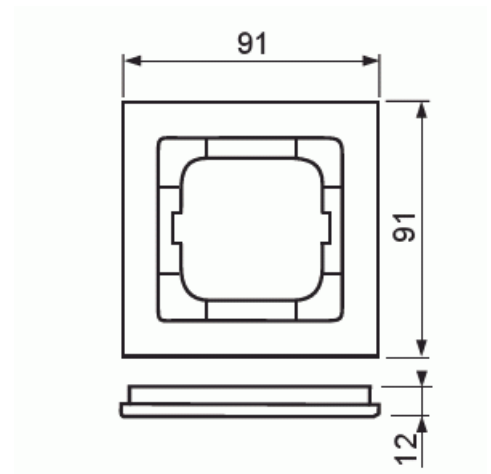

Cover frame

Cover frame, Axcnt, 1-gang, white glass

Tyyppi: 1721-280

Tuotekoodi: 2CKA001754A4437

GTIN: 4011395156957

Flush mounting cover frame for 1-gang accessories, such as switches. Material class. Cleaning with a mild, standard household detergent. The use of strong dissolvents should be avoided.

Tekniset tiedot

Luokitus

Enclosure class:	IP20
------------------	------

Pakkaus

Paketti:	1
Yksikkö:	kpl

ETIM Data

ETIM Version:	ETIM-9.0
ETIM Class:	EC000007

Number of units:	1
Mounting direction:	Horizontal and vertical
Number of units horizontal:	1
Number of units vertical:	1
With mounting grid:	Ei
Flush-mounted installation:	Kyllä
Suitable for floor box:	Ei
Suitable for wall duct:	Kyllä
Suitable for built-in installation:	Ei
Label space/information surface:	Ei
Material:	Glass
Material quality:	Glass
Halogen free:	Kyllä
Anti-bacterial treatment:	Ei
Surface protection:	Untreated
Surface finishing:	Glossy
Colour:	White
RAL-number (similar):	9016
Transparent:	Ei
With hinged lid:	Ei
Degree of protection (IP):	IP20
Impact strength:	IK03
Type of fastening:	Clamp mounting
Width:	91 mm
Height:	91 mm
Depth:	11 mm
Built-in width:	63 mm
Built-in height:	63 mm
Diameter bore hole (opening):	71 mm