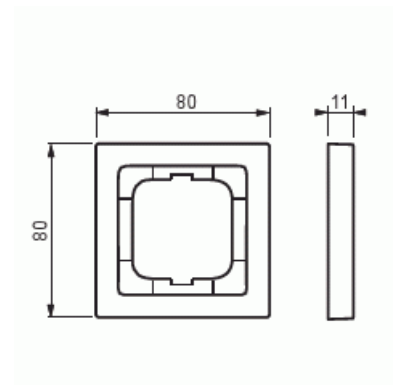

# Cover frame

Cover frame, 80mm, 1-gang, black matt

**Tyyppi:** 1721-885K**Tuotekoodi:** 2CKA001754A4419**GTIN:** 4011395128299

Flush mounting cover frame for 1-gang accessories, such as switches. The surface is painted. Cleaning with a mild, standard household detergent. Be careful when cleaning with a powerful dissolvent.

# Tuotekortti

Cover frame, 80mm, 1-gang, black matt

Flush-mounted installation:	Kyllä
Suitable for floor box:	Ei
Suitable for wall duct:	Kyllä
Suitable for built-in installation:	Ei
Label space/information surface:	Ei
Material:	Plastic
Material quality:	Thermoplastic
Halogen free:	Kyllä
Anti-bacterial treatment:	Ei
Surface protection:	Lacquered
Surface finishing:	Matt
Colour:	Black
RAL-number (similar):	9005
Transparent:	Ei
With hinged lid:	Ei
Degree of protection (IP):	IP20
Impact strength:	IK03
Type of fastening:	Clamp mounting
Width:	80 mm
Height:	80 mm
Depth:	11 mm
Built-in width:	63 mm
Built-in height:	63 mm
Diameter bore hole (opening):	71 mm