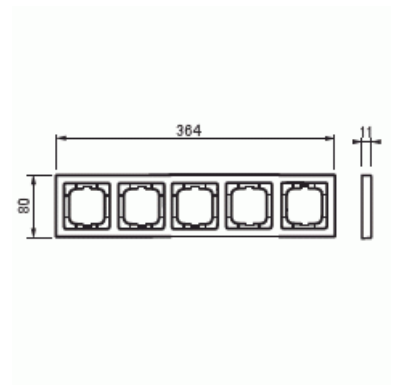

Cover frame

Cover frame, 80mm, 5-gang, white matt

Tyyppi: 1725-884K

Tuotekoodi: 2CKA001754A4418

GTIN: 4011395128282

Flush mounting cover frame for 1-gang accessories, such as switches. The surface is painted. Cleaning with a mild, standard household detergent. Be careful when cleaning with a powerful dissolvent.

Tekniset tiedot

Pakkaus

Paketti:	1
Yksikkö:	kpl

ETIM Data

ETIM Version:	ETIM-9.0
ETIM Class:	EC000007
Number of units:	5
Mounting direction:	Horizontal and vertical
Number of units horizontal:	5
Number of units vertical:	5
With mounting grid:	Ei

Tuotekortti

Cover frame, 80mm, 5-gang, white matt

Flush-mounted installation:	Kyllä
Suitable for floor box:	Ei
Suitable for wall duct:	Kyllä
Suitable for built-in installation:	Ei
Label space/information surface:	Ei
Material:	Plastic
Material quality:	Thermoplastic
Halogen free:	Kyllä
Anti-bacterial treatment:	Ei
Surface protection:	Lacquered
Surface finishing:	Matt
Colour:	White
RAL-number (similar):	9016
Transparent:	Ei
With hinged lid:	Ei
Degree of protection (IP):	IP20
Impact strength:	IK03
Type of fastening:	Clamp mounting
Width:	80 mm
Height:	364 mm
Depth:	11 mm
Built-in width:	63 mm
Built-in height:	63 mm
Diameter bore hole (opening):	71 mm