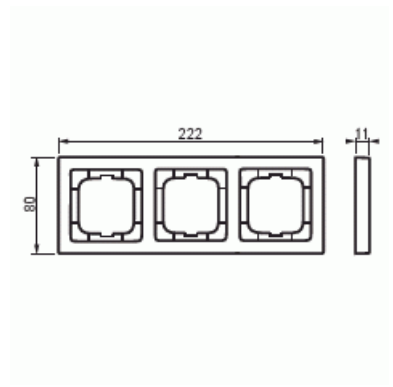

# Cover frame

Cover frame, 80mm, 3-gang, white matt

**Tyyppi:** 1723-884K

**Tuotekoodi:** 2CKA001754A4416

**GTIN:** 4011395128268

Flush mounting cover frame for 1-gang accessories, such as switches. The surface is painted. Cleaning with a mild, standard household detergent. Be careful when cleaning with a powerful dissolvent.

# Tuotekortti

Cover frame, 80mm, 3-gang, white matt

Flush-mounted installation:	Kyllä
Suitable for floor box:	Ei
Suitable for wall duct:	Kyllä
Suitable for built-in installation:	Ei
Label space/information surface:	Ei
Material:	Plastic
Material quality:	Thermoplastic
Halogen free:	Kyllä
Anti-bacterial treatment:	Ei
Surface protection:	Lacquered
Surface finishing:	Matt
Colour:	White
RAL-number (similar):	9016
Transparent:	Ei
With hinged lid:	Ei
Degree of protection (IP):	IP20
Impact strength:	IK03
Type of fastening:	Clamp mounting
Width:	80 mm
Height:	222 mm
Depth:	11 mm
Built-in width:	63 mm
Built-in height:	63 mm
Diameter bore hole (opening):	71 mm