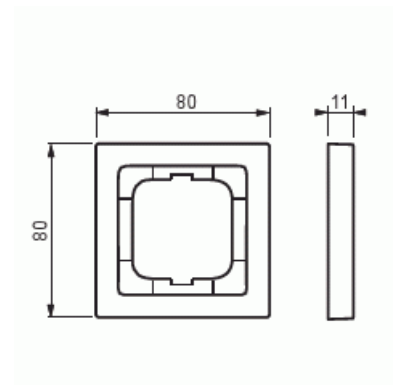

Cover frame

Cover frame, 80mm, 1-gang, white matt

Tyyppi: 1721-884K**Tuotekoodi:** 2CKA001754A4414**GTIN:** 4011395128244

Flush mounting cover frame for 1-gang accessories, such as switches. The surface is painted. Cleaning with a mild, standard household detergent. Be careful when cleaning with a powerful dissolvent.

Tekniset tiedot

Pakkaus

| | |
|----------|-----|
| Paketti: | 1 |
| Yksikkö: | kpl |

ETIM Data

| | |
|-----------------------------|-------------------------|
| ETIM Version: | ETIM-9.0 |
| ETIM Class: | EC000007 |
| Number of units: | 1 |
| Mounting direction: | Horizontal and vertical |
| Number of units horizontal: | 1 |
| Number of units vertical: | 1 |
| With mounting grid: | Ei |

Tuotekortti

Cover frame, 80mm, 1-gang, white matt

| | |
|-------------------------------------|----------------|
| Flush-mounted installation: | Kyllä |
| Suitable for floor box: | Ei |
| Suitable for wall duct: | Kyllä |
| Suitable for built-in installation: | Ei |
| Label space/information surface: | Ei |
| Material: | Plastic |
| Material quality: | Thermoplastic |
| Halogen free: | Kyllä |
| Anti-bacterial treatment: | Ei |
| Surface protection: | Lacquered |
| Surface finishing: | Matt |
| Colour: | White |
| RAL-number (similar): | 9016 |
| Transparent: | Ei |
| With hinged lid: | Ei |
| Degree of protection (IP): | IP20 |
| Impact strength: | IK03 |
| Type of fastening: | Clamp mounting |
| Width: | 80 mm |
| Height: | 80 mm |
| Depth: | 11 mm |
| Built-in width: | 63 mm |
| Built-in height: | 63 mm |
| Diameter bore hole (opening): | 71 mm |