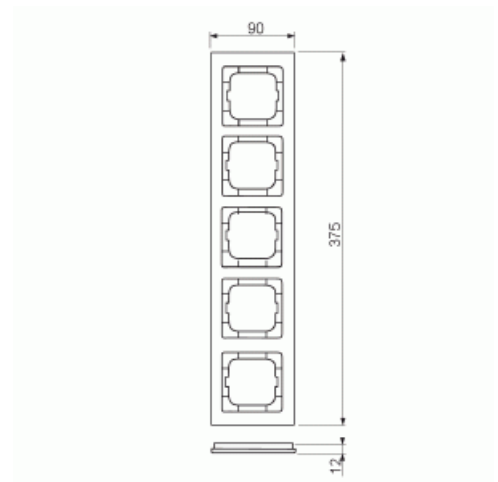

Cover frame

Cover frame, Axcnt, 5-gang, black

Tyyppi: 1725-281

Tuotekoodi: 2CKA001754A4413

GTIN: 4011395126615

Flush mounting cover frame for 1-gang accessories, such as switches. Plastic material. Cleaning with a mild, standard household detergent. The use of strong dissolvents should be avoided.

Cover frame, Axcnt, 5-gang, black

Number of units:	5
Mounting direction:	Horizontal and vertical
Number of units horizontal:	5
Number of units vertical:	5
With mounting grid:	Ei
Flush-mounted installation:	Kyllä
Suitable for floor box:	Ei
Suitable for wall duct:	Kyllä
Suitable for built-in installation:	Ei
Label space/information surface:	Ei
Material:	Plastic
Material quality:	Thermoplastic
Halogen free:	Kyllä
Anti-bacterial treatment:	Ei
Surface protection:	Untreated
Surface finishing:	Glossy
Colour:	Black
RAL-number (similar):	9005
Transparent:	Ei
With hinged lid:	Ei
Degree of protection (IP):	IP20
Impact strength:	IK03
Type of fastening:	Clamp mounting
Width:	91 mm
Height:	375 mm
Depth:	11 mm
Built-in width:	63 mm
Built-in height:	63 mm
Diameter bore hole (opening):	71 mm