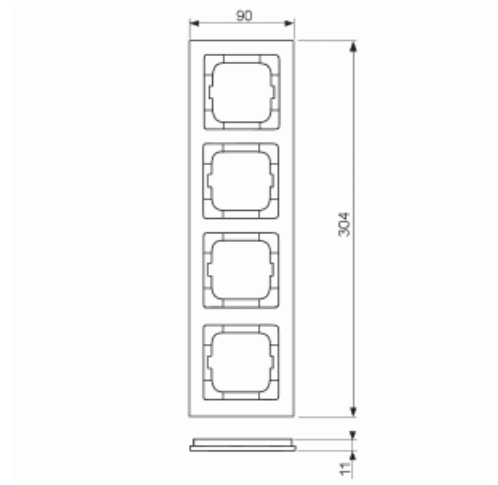

Cover frame

Cover frame, Axcnt, 4-gang, black

Tyyppi: 1724-281

Tuotekoodi: 2CKA001754A4412

GTIN: 4011395126394

Flush mounting cover frame for 1-gang accessories, such as switches. Plastic material. Cleaning with a mild, standard household detergent. The use of strong dissolvents should be avoided.

Cover frame, Axcnt, 4-gang, black

Number of units:	4
Mounting direction:	Horizontal and vertical
Number of units horizontal:	4
Number of units vertical:	4
With mounting grid:	Ei
Flush-mounted installation:	Kyllä
Suitable for floor box:	Ei
Suitable for wall duct:	Kyllä
Suitable for built-in installation:	Ei
Label space/information surface:	Ei
Material:	Plastic
Material quality:	Thermoplastic
Halogen free:	Kyllä
Anti-bacterial treatment:	Ei
Surface protection:	Untreated
Surface finishing:	Glossy
Colour:	Black
RAL-number (similar):	9005
Transparent:	Ei
With hinged lid:	Ei
Degree of protection (IP):	IP20
Impact strength:	IK03
Type of fastening:	Clamp mounting
Width:	91 mm
Height:	304 mm
Depth:	11 mm
Built-in width:	63 mm
Built-in height:	63 mm
Diameter bore hole (opening):	71 mm