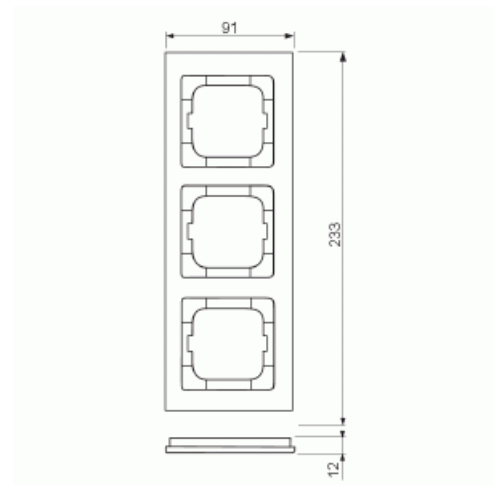

# Cover frame

Cover frame, Axcnt, 3-gang, black

**Tyyppi:** 1723-281

**Tuotekoodi:** 2CKA001754A4411

**GTIN:** 4011395126387

Flush mounting cover frame for 1-gang accessories, such as switches. Plastic material. Cleaning with a mild, standard household detergent. The use of strong dissolvents should be avoided.

# Tuotekortti

Cover frame, Axcnt, 3-gang, black

Number of units:	3
Mounting direction:	Horizontal and vertical
Number of units horizontal:	3
Number of units vertical:	3
With mounting grid:	Ei
Flush-mounted installation:	Kyllä
Suitable for floor box:	Ei
Suitable for wall duct:	Kyllä
Suitable for built-in installation:	Ei
Label space/information surface:	Ei
Material:	Plastic
Material quality:	Thermoplastic
Halogen free:	Kyllä
Anti-bacterial treatment:	Ei
Surface protection:	Untreated
Surface finishing:	Glossy
Colour:	Black
RAL-number (similar):	9005
Transparent:	Ei
With hinged lid:	Ei
Degree of protection (IP):	IP20
Impact strength:	IK03
Type of fastening:	Clamp mounting
Width:	91 mm
Height:	233 mm
Depth:	11 mm
Built-in width:	63 mm
Built-in height:	63 mm
Diameter bore hole (opening):	71 mm