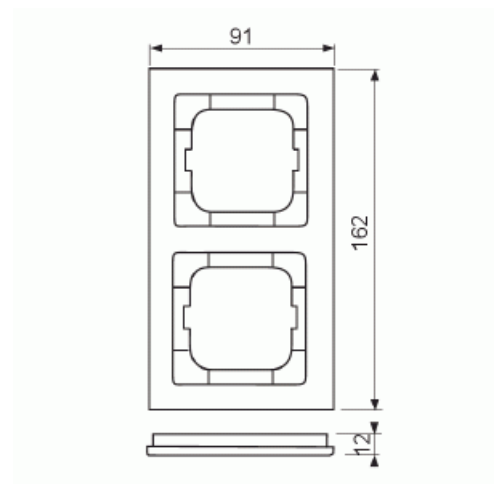

Cover frame

Cover frame, Axcnt, 2-gang, black

Tyyppi: 1722-281

Tuotekoodi: 2CKA001754A4410

GTIN: 4011395126370

Flush mounting cover frame for 1-gang accessories, such as switches. Plastic material. Cleaning with a mild, standard household detergent. The use of strong dissolvents should be avoided.

ETIM Class: EC000007

Tuotekortti

Cover frame, Axcnt, 2-gang, black

Number of units:	2
Mounting direction:	Horizontal and vertical
Number of units horizontal:	2
Number of units vertical:	2
With mounting grid:	Ei
Flush-mounted installation:	Kyllä
Suitable for floor box:	Ei
Suitable for wall duct:	Kyllä
Suitable for built-in installation:	Ei
Label space/information surface:	Ei
Material:	Plastic
Material quality:	Thermoplastic
Halogen free:	Kyllä
Anti-bacterial treatment:	Ei
Surface protection:	Untreated
Surface finishing:	Glossy
Colour:	Black
RAL-number (similar):	9005
Transparent:	Ei
With hinged lid:	Ei
Degree of protection (IP):	IP20
Impact strength:	IK03
Type of fastening:	Clamp mounting
Width:	91 mm
Height:	162 mm
Depth:	11 mm
Built-in width:	63 mm
Built-in height:	63 mm
Diameter bore hole (opening):	71 mm