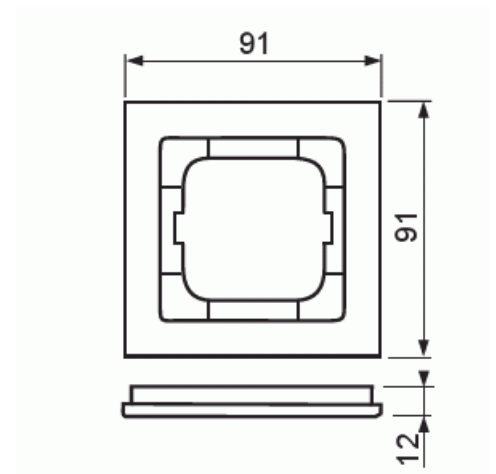

# Cover frame

Cover frame, Axcent, 1-gang, black

**Tyyppi:** 1721-281**Tuotekoodi:** 2CKA001754A4409**GTIN:** 4011395126363

Flush mounting cover frame for 1-gang accessories, such as switches. Plastic material. Cleaning with a mild, standard household detergent. The use of strong dissolvents should be avoided.

## ETIM Data

ETIM Version:	ETIM-9.0
ETIM Class:	EC000007
Number of units:	1
Mounting direction:	Horizontal and vertical
Number of units horizontal:	1
Number of units vertical:	1
With mounting grid:	Ei
Flush-mounted installation:	Kyllä
Suitable for floor box:	Ei
Suitable for wall duct:	Kyllä
Suitable for built-in installation:	Ei
Label space/information surface:	Ei
Material:	Plastic
Material quality:	Thermoplastic
Halogen free:	Kyllä
Anti-bacterial treatment:	Ei
Surface protection:	Untreated
Surface finishing:	Glossy
Colour:	Black
RAL-number (similar):	9005
Transparent:	Ei
With hinged lid:	Ei
Degree of protection (IP):	IP20
Impact strength:	IK03
Type of fastening:	Clamp mounting
Width:	91 mm
Height:	91 mm
Depth:	11 mm
Built-in width:	63 mm
Built-in height:	63 mm
Diameter bore hole (opening):	71 mm