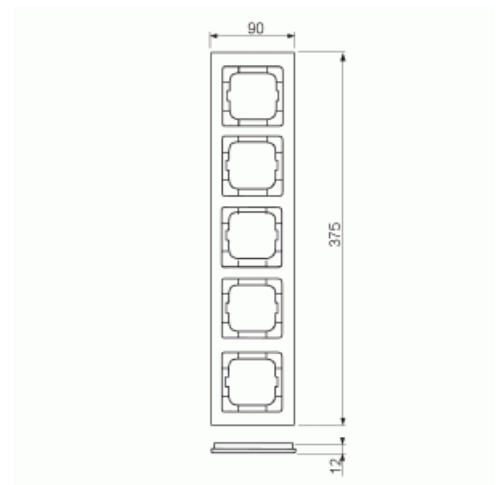

Cover frame

Cover frame, Axcen, 5-gang, blue

Tyyppi: 1725-288

Tuotekoodi: 2CKA001754A4355

GTIN: 4011395113516

Flush mounting cover frame for 1-gang accessories, such as switches. Plastic material. Cleaning with a mild, standard household detergent. The use of strong dissolvents should be avoided.

Tekniset tiedot

Pakkaus

Paketti:	1
Yksikkö:	kpl

ETIM Data

ETIM Version:	ETIM-9.0
ETIM Class:	EC000007
Number of units:	5
Mounting direction:	Horizontal and vertical
Number of units horizontal:	5

Tuotekortti

Cover frame, Axcnt, 5-gang, blue

Number of units vertical:	5
With mounting grid:	Ei
Flush-mounted installation:	Kyllä
Suitable for floor box:	Ei
Suitable for wall duct:	Kyllä
Suitable for built-in installation:	Ei
Label space/information surface:	Ei
Material:	Plastic
Material quality:	Thermoplastic
Halogen free:	Kyllä
Anti-bacterial treatment:	Ei
Surface protection:	Untreated
Surface finishing:	Glossy
Colour:	Blue
RAL-number (similar):	5002
Transparent:	Ei
With hinged lid:	Ei
Degree of protection (IP):	IP20
Impact strength:	IK03
Type of fastening:	Clamp mounting
Width:	91 mm
Height:	375 mm
Depth:	11 mm
Built-in width:	63 mm
Built-in height:	63 mm
Diameter bore hole (opening):	71 mm