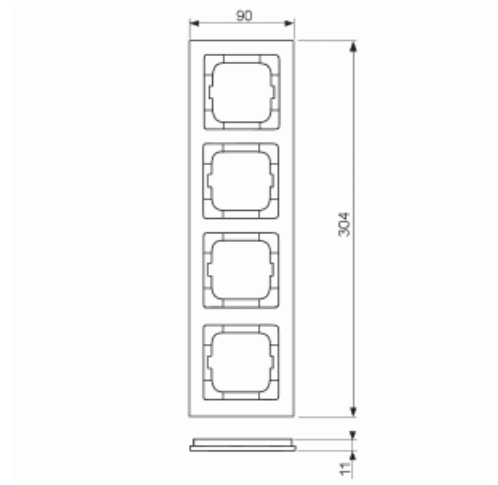

Cover frame

Cover frame, Axcnt, 4-gang, blue

Tyyppi: 1724-288

Tuotekoodi: 2CKA001754A4354

GTIN: 4011395113493

Flush mounting cover frame for 1-gang accessories, such as switches. Plastic material. Cleaning with a mild, standard household detergent. The use of strong dissolvents should be avoided.

Tekniset tiedot

Pakkaus

Paketti:	1
Yksikkö:	kpl

ETIM Data

ETIM Version:	ETIM-9.0
ETIM Class:	EC000007
Number of units:	4
Mounting direction:	Horizontal and vertical
Number of units horizontal:	4

Tuotekortti

Cover frame, Axcnt, 4-gang, blue

Number of units vertical:	4
With mounting grid:	Ei
Flush-mounted installation:	Kyllä
Suitable for floor box:	Ei
Suitable for wall duct:	Kyllä
Suitable for built-in installation:	Ei
Label space/information surface:	Ei
Material:	Plastic
Material quality:	Thermoplastic
Halogen free:	Kyllä
Anti-bacterial treatment:	Ei
Surface protection:	Untreated
Surface finishing:	Glossy
Colour:	Blue
RAL-number (similar):	5002
Transparent:	Ei
With hinged lid:	Ei
Degree of protection (IP):	IP20
Impact strength:	IK03
Type of fastening:	Clamp mounting
Width:	91 mm
Height:	304 mm
Depth:	11 mm
Built-in width:	63 mm
Built-in height:	63 mm
Diameter bore hole (opening):	71 mm