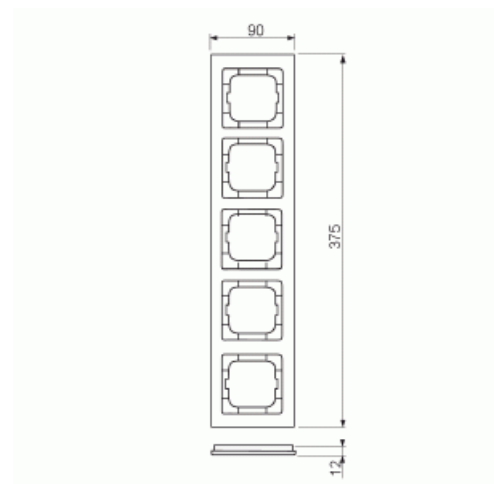

Cover frame

Cover frame, Axcent, 5-gang, red

Tyyppi: 1725-287

Tuotekoodi: 2CKA001754A4353

GTIN: 4011395113486

Flush mounting cover frame for 1-gang accessories, such as switches. Plastic material. Cleaning with a mild, standard household detergent. The use of strong dissolvents should be avoided.

Tekniset tiedot

Colors

Colour code:	RAL3020
--------------	---------

Pakkaus

Paketti:	1
Yksikkö:	kpl

ETIM Data

ETIM Version:	ETIM-9.0
ETIM Class:	EC000007

Number of units:	5
Mounting direction:	Horizontal and vertical
Number of units horizontal:	5
Number of units vertical:	5
With mounting grid:	Ei
Flush-mounted installation:	Kyllä
Suitable for floor box:	Ei
Suitable for wall duct:	Kyllä
Suitable for built-in installation:	Ei
Label space/information surface:	Ei
Material:	Plastic
Material quality:	Thermoplastic
Halogen free:	Kyllä
Anti-bacterial treatment:	Ei
Surface protection:	Untreated
Surface finishing:	Glossy
Colour:	Red
RAL-number (similar):	3020
Transparent:	Ei
With hinged lid:	Ei
Degree of protection (IP):	IP20
Impact strength:	IK03
Type of fastening:	Clamp mounting
Width:	91 mm
Height:	375 mm
Depth:	11 mm
Built-in width:	63 mm
Built-in height:	63 mm
Diameter bore hole (opening):	71 mm