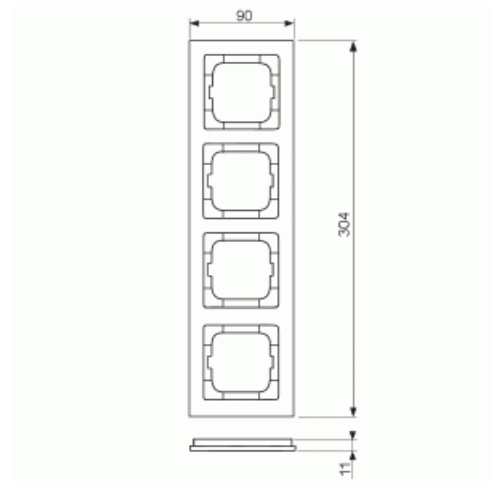

Cover frame

Cover frame, Axcent, 4-gang, red

Tyyppi: 1724-287

Tuotekoodi: 2CKA001754A4352

GTIN: 4011395113479

Flush mounting cover frame for 1-gang accessories, such as switches. Plastic material. Cleaning with a mild, standard household detergent. The use of strong dissolvents should be avoided.

ETIM Class: EC000007

Tuotekortti

Cover frame, Axcnt, 4-gang, red

Number of units:	4
Mounting direction:	Horizontal and vertical
Number of units horizontal:	4
Number of units vertical:	4
With mounting grid:	Ei
Flush-mounted installation:	Kyllä
Suitable for floor box:	Ei
Suitable for wall duct:	Kyllä
Suitable for built-in installation:	Ei
Label space/information surface:	Ei
Material:	Plastic
Material quality:	Thermoplastic
Halogen free:	Kyllä
Anti-bacterial treatment:	Ei
Surface protection:	Untreated
Surface finishing:	Glossy
Colour:	Red
RAL-number (similar):	3020
Transparent:	Ei
With hinged lid:	Ei
Degree of protection (IP):	IP20
Impact strength:	IK03
Type of fastening:	Clamp mounting
Width:	91 mm
Height:	304 mm
Depth:	11 mm
Built-in width:	63 mm
Built-in height:	63 mm
Diameter bore hole (opening):	71 mm