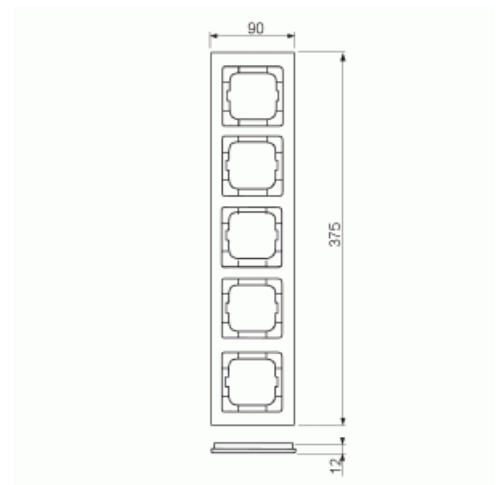

Cover frame

Cover frame, Axcent, 5-gang, green

Tyyppi: 1725-286

Tuotekoodi: 2CKA001754A4351

GTIN: 4011395113462

Flush mounting cover frame for 1-gang accessories, such as switches. Plastic material. Cleaning with a mild, standard household detergent. The use of strong dissolvents should be avoided.

Tekniset tiedot

Pakkaus

Paketti:	1
Yksikkö:	kpl

ETIM Data

ETIM Version:	ETIM-9.0
ETIM Class:	EC000007
Number of units:	5
Mounting direction:	Horizontal and vertical
Number of units horizontal:	5

Tuotekortti

Cover frame, Axcnt, 5-gang, green

Number of units vertical:	5
With mounting grid:	Ei
Flush-mounted installation:	Kyllä
Suitable for floor box:	Ei
Suitable for wall duct:	Kyllä
Suitable for built-in installation:	Ei
Label space/information surface:	Ei
Material:	Plastic
Material quality:	Thermoplastic
Halogen free:	Kyllä
Anti-bacterial treatment:	Ei
Surface protection:	Untreated
Surface finishing:	Glossy
Colour:	Green
RAL-number (similar):	6032
Transparent:	Ei
With hinged lid:	Ei
Degree of protection (IP):	IP20
Impact strength:	IK03
Type of fastening:	Clamp mounting
Width:	91 mm
Height:	375 mm
Depth:	11 mm
Built-in width:	63 mm
Built-in height:	63 mm
Diameter bore hole (opening):	71 mm