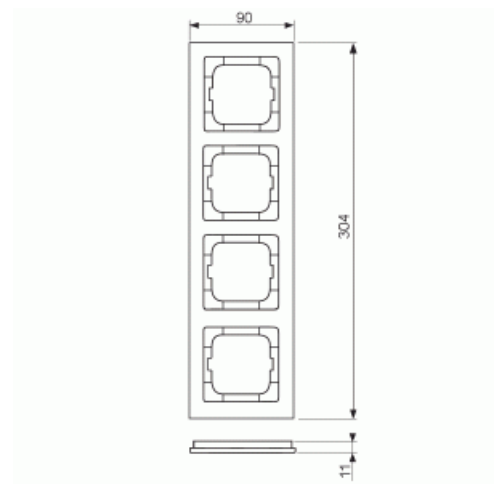

Cover frame

Cover frame, Axcnt, 4-gang, green

Tyyppi: 1724-286

Tuotekoodi: 2CKA001754A4350

GTIN: 4011395113455

Flush mounting cover frame for 1-gang accessories, such as switches. Plastic material. Cleaning with a mild, standard household detergent. The use of strong dissolvents should be avoided.

Tekniset tiedot

Pakkaus

Paketti:	1
Yksikkö:	kpl

ETIM Data

ETIM Version:	ETIM-9.0
ETIM Class:	EC000007
Number of units:	4
Mounting direction:	Horizontal and vertical
Number of units horizontal:	4

Tuotekortti

Cover frame, Axcnt, 4-gang, green

Number of units vertical:	4
With mounting grid:	Ei
Flush-mounted installation:	Kyllä
Suitable for floor box:	Ei
Suitable for wall duct:	Kyllä
Suitable for built-in installation:	Ei
Label space/information surface:	Ei
Material:	Plastic
Material quality:	Thermoplastic
Halogen free:	Kyllä
Anti-bacterial treatment:	Ei
Surface protection:	Untreated
Surface finishing:	Glossy
Colour:	Green
RAL-number (similar):	6032
Transparent:	Ei
With hinged lid:	Ei
Degree of protection (IP):	IP20
Impact strength:	IK03
Type of fastening:	Clamp mounting
Width:	91 mm
Height:	304 mm
Depth:	11 mm
Built-in width:	63 mm
Built-in height:	63 mm
Diameter bore hole (opening):	71 mm