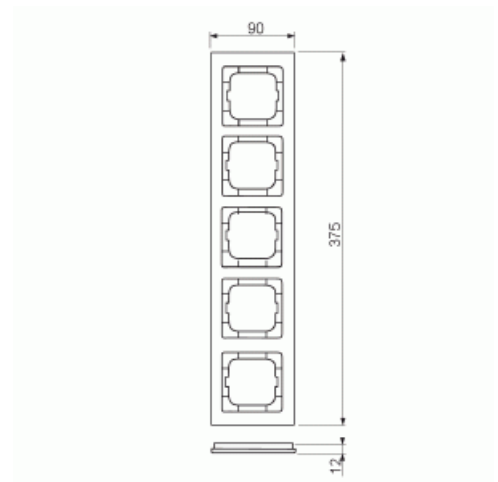

Cover frame

Cover frame, Axcent, 5-gang, yellow

Tyyppi: 1725-285

Tuotekoodi: 2CKA001754A4349

GTIN: 4011395113448

Flush mounting cover frame for 1-gang accessories, such as switches. Plastic material. Cleaning with a mild, standard household detergent. The use of strong dissolvents should be avoided.

ETIM Class: EC000007

Tuotekortti

Cover frame, Axcnt, 5-gang, yellow

Number of units:	5
Mounting direction:	Horizontal and vertical
Number of units horizontal:	5
Number of units vertical:	5
With mounting grid:	Ei
Flush-mounted installation:	Kyllä
Suitable for floor box:	Ei
Suitable for wall duct:	Kyllä
Suitable for built-in installation:	Ei
Label space/information surface:	Ei
Material:	Plastic
Material quality:	Thermoplastic
Halogen free:	Kyllä
Anti-bacterial treatment:	Ei
Surface protection:	Untreated
Surface finishing:	Glossy
Colour:	Yellow
RAL-number (similar):	1018
Transparent:	Ei
With hinged lid:	Ei
Degree of protection (IP):	IP20
Impact strength:	IK03
Type of fastening:	Clamp mounting
Width:	91 mm
Height:	375 mm
Depth:	11 mm
Built-in width:	63 mm
Built-in height:	63 mm
Diameter bore hole (opening):	71 mm