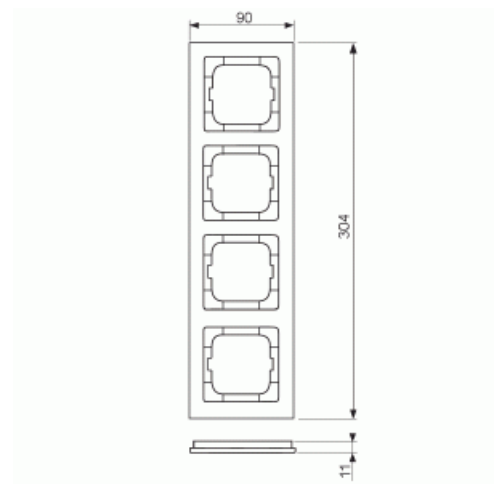

Cover frame

Cover frame, Axcen, 4-gang, yellow

Tyyppi: 1724-285

Tuotekoodi: 2CKA001754A4348

GTIN: 4011395113431

Flush mounting cover frame for 1-gang accessories, such as switches. Plastic material. Cleaning with a mild, standard household detergent. The use of strong dissolvents should be avoided.

ETIM Class: EC000007

Tuotekortti

Cover frame, Axcnt, 4-gang, yellow

| | |
|-------------------------------------|-------------------------|
| Number of units: | 4 |
| Mounting direction: | Horizontal and vertical |
| Number of units horizontal: | 4 |
| Number of units vertical: | 4 |
| With mounting grid: | Ei |
| Flush-mounted installation: | Kyllä |
| Suitable for floor box: | Ei |
| Suitable for wall duct: | Kyllä |
| Suitable for built-in installation: | Ei |
| Label space/information surface: | Ei |
| Material: | Plastic |
| Material quality: | Thermoplastic |
| Halogen free: | Kyllä |
| Anti-bacterial treatment: | Ei |
| Surface protection: | Untreated |
| Surface finishing: | Glossy |
| Colour: | Yellow |
| RAL-number (similar): | 1018 |
| Transparent: | Ei |
| With hinged lid: | Ei |
| Degree of protection (IP): | IP20 |
| Impact strength: | IK03 |
| Type of fastening: | Clamp mounting |
| Width: | 91 mm |
| Height: | 304 mm |
| Depth: | 11 mm |
| Built-in width: | 63 mm |
| Built-in height: | 63 mm |
| Diameter bore hole (opening): | 71 mm |