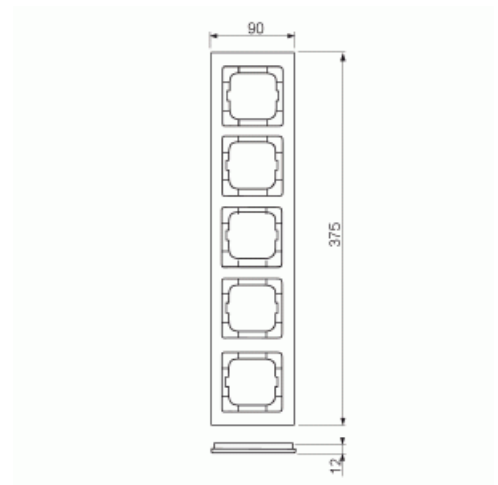

# Cover frame

Cover frame, Axcnt, 5-gang, white

**Tyyppi:** 1725-284

**Tuotekoodi:** 2CKA001754A4347

**GTIN:** 4011395113424

Flush mounting cover frame for 1-gang accessories, such as switches. Plastic material. Cleaning with a mild, standard household detergent. The use of strong dissolvents should be avoided.

### ETIM Data

ETIM Version:	ETIM-9.0
---------------	----------

ETIM Class:	EC000007
Number of units:	5
Mounting direction:	Horizontal and vertical
Number of units horizontal:	5
Number of units vertical:	5
With mounting grid:	Ei
Flush-mounted installation:	Kyllä
Suitable for floor box:	Ei
Suitable for wall duct:	Kyllä
Suitable for built-in installation:	Ei
Label space/information surface:	Ei
Material:	Plastic
Material quality:	Thermoplastic
Halogen free:	Kyllä
Anti-bacterial treatment:	Ei
Surface protection:	Untreated
Surface finishing:	Glossy
Colour:	White
RAL-number (similar):	9016
Transparent:	Ei
With hinged lid:	Ei
Degree of protection (IP):	IP20
Impact strength:	IK03
Type of fastening:	Clamp mounting
Width:	91 mm
Height:	375 mm
Depth:	11 mm
Built-in width:	63 mm
Built-in height:	63 mm
Diameter bore hole (opening):	71 mm