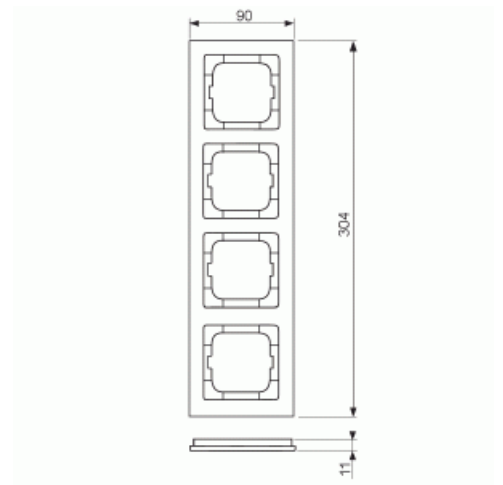

# Cover frame

Cover frame, Axcnt, 4-gang, white

**Tyyppi:** 1724-284

**Tuotekoodi:** 2CKA001754A4346

**GTIN:** 4011395113417

Flush mounting cover frame for 1-gang accessories, such as switches. Plastic material. Cleaning with a mild, standard household detergent. The use of strong dissolvents should be avoided.

### ETIM Data

ETIM Version:	ETIM-9.0
---------------	----------

ETIM Class:	EC000007
Number of units:	4
Mounting direction:	Horizontal and vertical
Number of units horizontal:	4
Number of units vertical:	4
With mounting grid:	Ei
Flush-mounted installation:	Kyllä
Suitable for floor box:	Ei
Suitable for wall duct:	Kyllä
Suitable for built-in installation:	Ei
Label space/information surface:	Ei
Material:	Plastic
Material quality:	Thermoplastic
Halogen free:	Kyllä
Anti-bacterial treatment:	Ei
Surface protection:	Untreated
Surface finishing:	Glossy
Colour:	White
RAL-number (similar):	9016
Transparent:	Ei
With hinged lid:	Ei
Degree of protection (IP):	IP20
Impact strength:	IK03
Type of fastening:	Clamp mounting
Width:	91 mm
Height:	304 mm
Depth:	11 mm
Built-in width:	63 mm
Built-in height:	63 mm
Diameter bore hole (opening):	71 mm