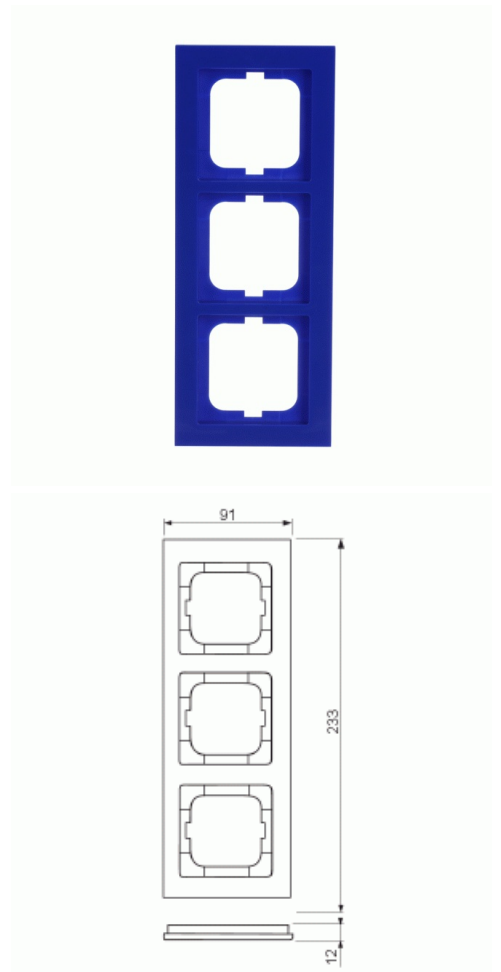

Cover frame

Cover frame, Axcnt, 3-gang, Blue

Tyyppi: 1723-288

Tuotekoodi: 2CKA001754A4345

GTIN: 4011395113394

Flush mounting cover frame for 1-gang accessories, such as switches. Plastic material. Cleaning with a mild, standard household detergent. The use of strong dissolvents should be avoided.

Tekniset tiedot

Pakkaus

Paketti:	1/10
Yksikkö:	kpl

ETIM Data

ETIM Version:	ETIM-9.0
ETIM Class:	EC000007
Number of units:	3
Mounting direction:	Horizontal and vertical
Number of units horizontal:	3

Tuotekortti

Cover frame, Axcnt, 3-gang, Blue

Number of units vertical:	3
With mounting grid:	Ei
Flush-mounted installation:	Kyllä
Suitable for floor box:	Ei
Suitable for wall duct:	Kyllä
Suitable for built-in installation:	Ei
Label space/information surface:	Ei
Material:	Plastic
Material quality:	Thermoplastic
Halogen free:	Kyllä
Anti-bacterial treatment:	Ei
Surface protection:	Untreated
Surface finishing:	Glossy
Colour:	Blue
RAL-number (similar):	5002
Transparent:	Ei
With hinged lid:	Ei
Degree of protection (IP):	IP20
Impact strength:	IK03
Type of fastening:	Clamp mounting
Width:	91 mm
Height:	233 mm
Depth:	11 mm
Built-in width:	63 mm
Built-in height:	63 mm
Diameter bore hole (opening):	71 mm