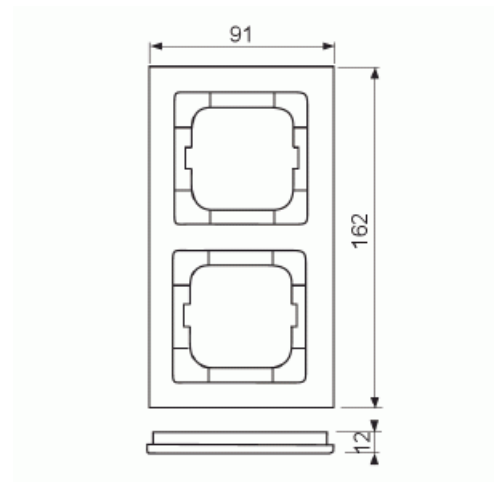

# Cover frame

Cover frame, Axcnt, 2-gang, blue

**Tyyppi:** 1722-288

**Tuotekoodi:** 2CKA001754A4344

**GTIN:** 4011395113387

Flush mounting cover frame for 1-gang accessories, such as switches. Plastic material. Cleaning with a mild, standard household detergent. The use of strong dissolvents should be avoided.

# Tuotekortti

Cover frame, Axcnt, 2-gang, blue

Number of units vertical:	2
With mounting grid:	Ei
Flush-mounted installation:	Kyllä
Suitable for floor box:	Ei
Suitable for wall duct:	Kyllä
Suitable for built-in installation:	Ei
Label space/information surface:	Ei
Material:	Plastic
Material quality:	Thermoplastic
Halogen free:	Kyllä
Anti-bacterial treatment:	Ei
Surface protection:	Untreated
Surface finishing:	Glossy
Colour:	Blue
RAL-number (similar):	5002
Transparent:	Ei
With hinged lid:	Ei
Degree of protection (IP):	IP20
Impact strength:	IK03
Type of fastening:	Clamp mounting
Width:	91 mm
Height:	162 mm
Depth:	11 mm
Built-in width:	63 mm
Built-in height:	63 mm
Diameter bore hole (opening):	71 mm