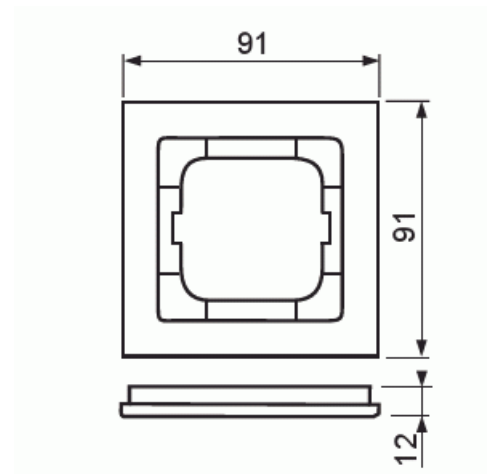

Cover frame

Cover frame, Axcnt, 1-gang, blue

Tyyppi: 1721-288

Tuotekoodi: 2CKA001754A4343

GTIN: 4011395113370

Flush mounting cover frame for 1-gang accessories, such as switches. Plastic material. Cleaning with a mild, standard household detergent. The use of strong dissolvents should be avoided.

Tekniset tiedot

Luokitus

Enclosure class:	IP20
------------------	------

Pakkaus

Paketti:	1/10
Yksikkö:	kpl

ETIM Data

ETIM Version:	ETIM-9.0
ETIM Class:	EC000007

Tuotekortti

Cover frame, Axcnt, 1-gang, blue

Number of units:	1
Mounting direction:	Horizontal and vertical
Number of units horizontal:	1
Number of units vertical:	1
With mounting grid:	Ei
Flush-mounted installation:	Kyllä
Suitable for floor box:	Ei
Suitable for wall duct:	Kyllä
Suitable for built-in installation:	Ei
Label space/information surface:	Ei
Material:	Plastic
Material quality:	Thermoplastic
Halogen free:	Kyllä
Anti-bacterial treatment:	Ei
Surface protection:	Untreated
Surface finishing:	Glossy
Colour:	Blue
RAL-number (similar):	5002
Transparent:	Ei
With hinged lid:	Ei
Degree of protection (IP):	IP20
Impact strength:	IK03
Type of fastening:	Clamp mounting
Width:	91 mm
Height:	91 mm
Depth:	11 mm
Built-in width:	63 mm
Built-in height:	63 mm
Diameter bore hole (opening):	71 mm