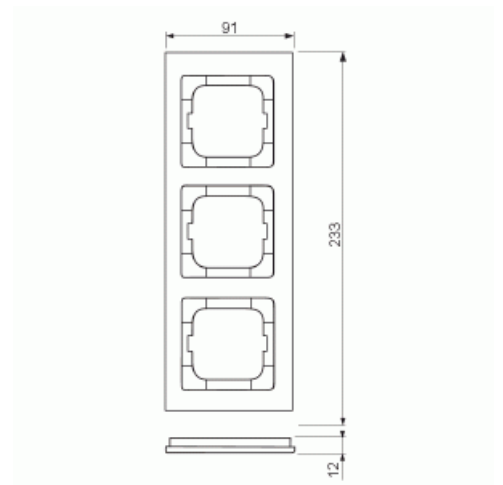

Cover frame

Cover frame, Axcen, 3-gang, red

Tyyppi: 1723-287

Tuotekoodi: 2CKA001754A4342

GTIN: 4011395113363

Flush mounting cover frame for 1-gang accessories, such as switches. Plastic material. Cleaning with a mild, standard household detergent. The use of strong dissolvents should be avoided.

ETIM Class: EC000007

Tuotekortti

Cover frame, Axcnt, 3-gang, red

Number of units:	3
Mounting direction:	Horizontal and vertical
Number of units horizontal:	3
Number of units vertical:	3
With mounting grid:	Ei
Flush-mounted installation:	Kyllä
Suitable for floor box:	Ei
Suitable for wall duct:	Kyllä
Suitable for built-in installation:	Ei
Label space/information surface:	Ei
Material:	Plastic
Material quality:	Thermoplastic
Halogen free:	Kyllä
Anti-bacterial treatment:	Ei
Surface protection:	Untreated
Surface finishing:	Glossy
Colour:	Red
RAL-number (similar):	3020
Transparent:	Ei
With hinged lid:	Ei
Degree of protection (IP):	IP20
Impact strength:	IK03
Type of fastening:	Clamp mounting
Width:	91 mm
Height:	233 mm
Depth:	11 mm
Built-in width:	63 mm
Built-in height:	63 mm
Diameter bore hole (opening):	71 mm