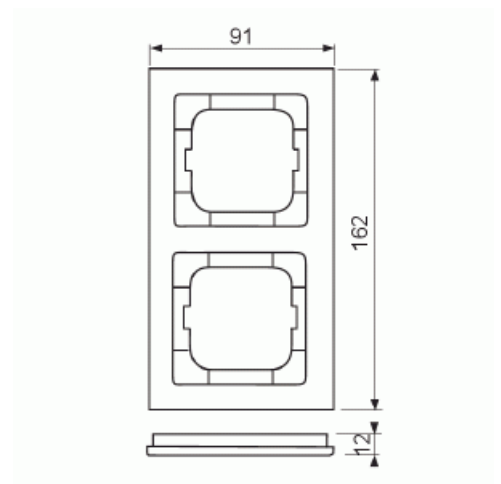

Cover frame

Cover frame, Axcent, 2-gang, red

Tyyppi: 1722-287

Tuotekoodi: 2CKA001754A4341

GTIN: 4011395113356

Flush mounting cover frame for 1-gang accessories, such as switches. Plastic material. Cleaning with a mild, standard household detergent. The use of strong dissolvents should be avoided.

ETIM Class: EC000007

Tuotekortti

Cover frame, Axcnt, 2-gang, red

Number of units:	2
Mounting direction:	Horizontal and vertical
Number of units horizontal:	2
Number of units vertical:	2
With mounting grid:	Ei
Flush-mounted installation:	Kyllä
Suitable for floor box:	Ei
Suitable for wall duct:	Kyllä
Suitable for built-in installation:	Ei
Label space/information surface:	Ei
Material:	Plastic
Material quality:	Thermoplastic
Halogen free:	Kyllä
Anti-bacterial treatment:	Ei
Surface protection:	Untreated
Surface finishing:	Glossy
Colour:	Red
RAL-number (similar):	3020
Transparent:	Ei
With hinged lid:	Ei
Degree of protection (IP):	IP20
Impact strength:	IK03
Type of fastening:	Clamp mounting
Width:	91 mm
Height:	162 mm
Depth:	11 mm
Built-in width:	63 mm
Built-in height:	63 mm
Diameter bore hole (opening):	71 mm