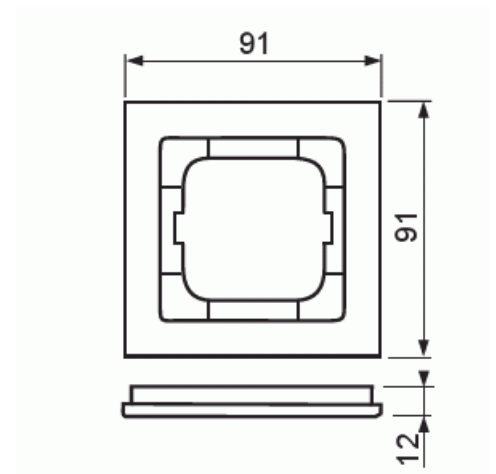

Cover frame

Cover frame, Axcent, 1-gang, red

Tyyppi: 1721-287

Tuotekoodi: 2CKA001754A4340

GTIN: 4011395113349

Flush mounting cover frame for 1-gang accessories, such as switches. Plastic material. Cleaning with a mild, standard household detergent. The use of strong dissolvents should be avoided.

Tekniset tiedot

Luokitus

Enclosure class:	IP20
------------------	------

Colors

Colour code:	RAL3020
--------------	---------

Pakkaus

Paketti:	1/10
Yksikkö:	kpl

ETIM Data

ETIM Version:	ETIM-9.0
ETIM Class:	EC000007
Number of units:	1
Mounting direction:	Horizontal and vertical
Number of units horizontal:	1
Number of units vertical:	1
With mounting grid:	Ei
Flush-mounted installation:	Kyllä
Suitable for floor box:	Ei
Suitable for wall duct:	Kyllä
Suitable for built-in installation:	Ei
Label space/information surface:	Ei
Material:	Plastic
Material quality:	Thermoplastic
Halogen free:	Kyllä
Anti-bacterial treatment:	Ei
Surface protection:	Untreated
Surface finishing:	Glossy
Colour:	Red
RAL-number (similar):	3020
Transparent:	Ei
With hinged lid:	Ei
Degree of protection (IP):	IP20
Impact strength:	IK03
Type of fastening:	Clamp mounting
Width:	91 mm
Height:	91 mm
Depth:	11 mm
Built-in width:	63 mm
Built-in height:	63 mm
Diameter bore hole (opening):	71 mm