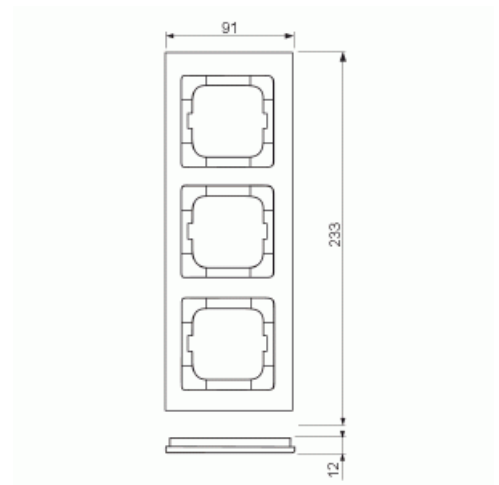

Cover frame

Cover frame, Axcnt, 3-gang, green

Tyyppi: 1723-286

Tuotekoodi: 2CKA001754A4339

GTIN: 4011395113332

Flush mounting cover frame for 1-gang accessories, such as switches. Plastic material. Cleaning with a mild, standard household detergent. The use of strong dissolvents should be avoided.

Tekniset tiedot

Pakkaus

Paketti:	1/10
Yksikkö:	kpl

ETIM Data

ETIM Version:	ETIM-9.0
ETIM Class:	EC000007
Number of units:	3
Mounting direction:	Horizontal and vertical
Number of units horizontal:	3

Tuotekortti

Cover frame, Axcnt, 3-gang, green

Number of units vertical:	3
With mounting grid:	Ei
Flush-mounted installation:	Kyllä
Suitable for floor box:	Ei
Suitable for wall duct:	Kyllä
Suitable for built-in installation:	Ei
Label space/information surface:	Ei
Material:	Plastic
Material quality:	Thermoplastic
Halogen free:	Kyllä
Anti-bacterial treatment:	Ei
Surface protection:	Untreated
Surface finishing:	Glossy
Colour:	Green
RAL-number (similar):	6032
Transparent:	Ei
With hinged lid:	Ei
Degree of protection (IP):	IP20
Impact strength:	IK03
Type of fastening:	Clamp mounting
Width:	91 mm
Height:	233 mm
Depth:	11 mm
Built-in width:	63 mm
Built-in height:	63 mm
Diameter bore hole (opening):	71 mm