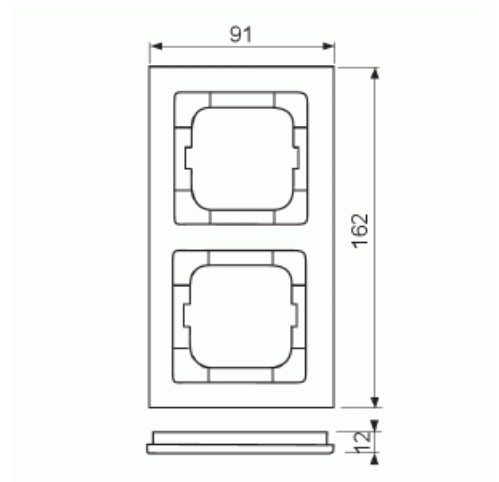

# Cover frame

Cover frame, Axcen, 2-gang, green

**Tyyppi:** 1722-286

**Tuotekoodi:** 2CKA001754A4338

**GTIN:** 4011395113325

Flush mounting cover frame for 1-gang accessories, such as switches. Plastic material. Cleaning with a mild, standard household detergent. The use of strong dissolvents should be avoided.

# Tuotekortti

Cover frame, Axcnt, 2-gang, green

Number of units vertical:	2
With mounting grid:	Ei
Flush-mounted installation:	Kyllä
Suitable for floor box:	Ei
Suitable for wall duct:	Kyllä
Suitable for built-in installation:	Ei
Label space/information surface:	Ei
Material:	Plastic
Material quality:	Thermoplastic
Halogen free:	Kyllä
Anti-bacterial treatment:	Ei
Surface protection:	Untreated
Surface finishing:	Glossy
Colour:	Green
RAL-number (similar):	6032
Transparent:	Ei
With hinged lid:	Ei
Degree of protection (IP):	IP20
Impact strength:	IK03
Type of fastening:	Clamp mounting
Width:	91 mm
Height:	162 mm
Depth:	11 mm
Built-in width:	63 mm
Built-in height:	63 mm
Diameter bore hole (opening):	71 mm