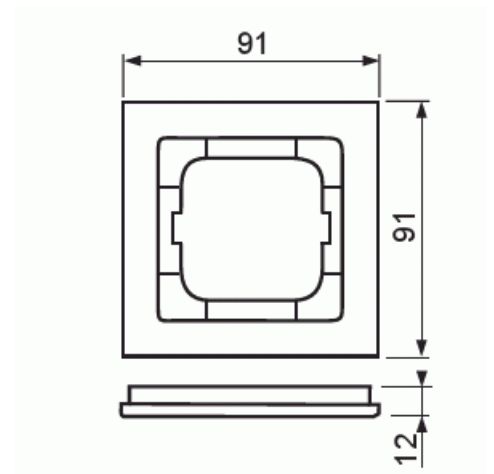

# Cover frame

Cover frame, Axcent, 1-gang, green

**Tyyppi:** 1721-286**Tuotekoodi:** 2CKA001754A4337**GTIN:** 4011395113318

Flush mounting cover frame for 1-gang accessories, such as switches. Plastic material. Cleaning with a mild, standard household detergent. The use of strong dissolvents should be avoided.

# Tuotekortti

Cover frame, Axcnt, 1-gang, green

Number of units:	1
Mounting direction:	Horizontal and vertical
Number of units horizontal:	1
Number of units vertical:	1
With mounting grid:	Ei
Flush-mounted installation:	Kyllä
Suitable for floor box:	Ei
Suitable for wall duct:	Kyllä
Suitable for built-in installation:	Ei
Label space/information surface:	Ei
Material:	Plastic
Material quality:	Thermoplastic
Halogen free:	Kyllä
Anti-bacterial treatment:	Ei
Surface protection:	Untreated
Surface finishing:	Glossy
Colour:	Green
RAL-number (similar):	6032
Transparent:	Ei
With hinged lid:	Ei
Degree of protection (IP):	IP20
Impact strength:	IK03
Type of fastening:	Clamp mounting
Width:	91 mm
Height:	91 mm
Depth:	11 mm
Built-in width:	63 mm
Built-in height:	63 mm
Diameter bore hole (opening):	71 mm