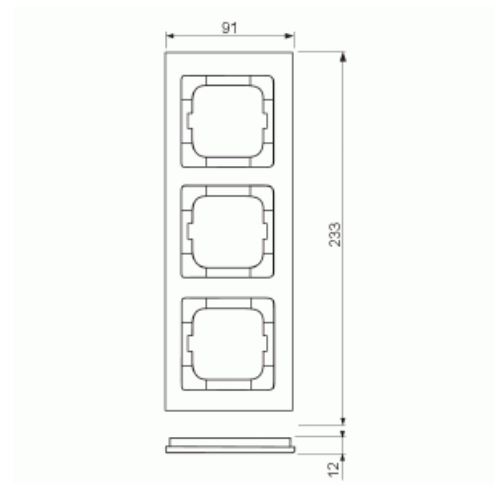

Cover frame

Cover frame, Axcnt, 3-gang, yellow

Tyyppi: 1723-285

Tuotekoodi: 2CKA001754A4336

GTIN: 4011395113295

Flush mounting cover frame for 1-gang accessories, such as switches. Plastic material. Cleaning with a mild, standard household detergent. The use of strong dissolvents should be avoided.

Cover frame, Axcent, 3-gang, yellow

Number of units:	3
Mounting direction:	Horizontal and vertical
Number of units horizontal:	3
Number of units vertical:	3
With mounting grid:	Ei
Flush-mounted installation:	Kyllä
Suitable for floor box:	Ei
Suitable for wall duct:	Kyllä
Suitable for built-in installation:	Ei
Label space/information surface:	Ei
Material:	Plastic
Material quality:	Thermoplastic
Halogen free:	Kyllä
Anti-bacterial treatment:	Ei
Surface protection:	Untreated
Surface finishing:	Glossy
Colour:	Yellow
RAL-number (similar):	1018
Transparent:	Ei
With hinged lid:	Ei
Degree of protection (IP):	IP20
Impact strength:	IK03
Type of fastening:	Clamp mounting
Width:	91 mm
Height:	233 mm
Depth:	11 mm
Built-in width:	63 mm
Built-in height:	63 mm
Diameter bore hole (opening):	71 mm