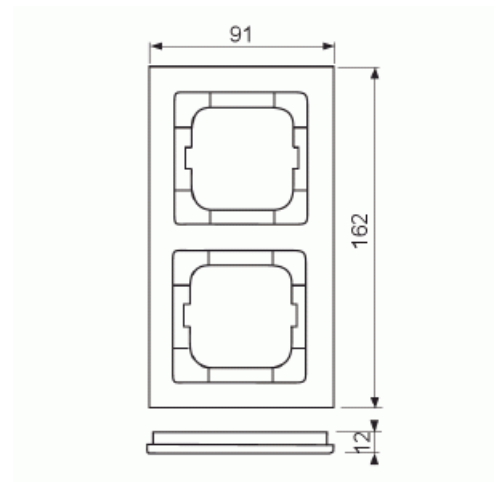

Cover frame

Cover frame, Axcent, 2-gang, yellow

Tyyppi: 1722-285**Tuotekoodi:** 2CKA001754A4335**GTIN:** 4011395113288

Flush mounting cover frame for 1-gang accessories, such as switches.
Plastic material. Cleaning with a mild, standard household detergent.
The use of strong dissolvents should be avoided.

Cover frame, Axcent, 2-gang, yellow

Number of units:	2
Mounting direction:	Horizontal and vertical
Number of units horizontal:	2
Number of units vertical:	2
With mounting grid:	Ei
Flush-mounted installation:	Kyllä
Suitable for floor box:	Ei
Suitable for wall duct:	Kyllä
Suitable for built-in installation:	Ei
Label space/information surface:	Ei
Material:	Plastic
Material quality:	Thermoplastic
Halogen free:	Kyllä
Anti-bacterial treatment:	Ei
Surface protection:	Untreated
Surface finishing:	Glossy
Colour:	Yellow
RAL-number (similar):	1018
Transparent:	Ei
With hinged lid:	Ei
Degree of protection (IP):	IP20
Impact strength:	IK03
Type of fastening:	Clamp mounting
Width:	91 mm
Height:	162 mm
Depth:	11 mm
Built-in width:	63 mm
Built-in height:	63 mm
Diameter bore hole (opening):	71 mm