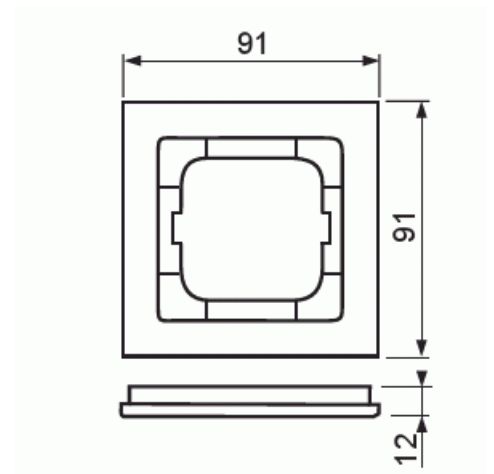

# Cover frame

Cover frame, Axcent, 1-gang, yellow

**Tyyppi:** 1721-285**Tuotekoodi:** 2CKA001754A4334**GTIN:** 4011395113271

Flush mounting cover frame for 1-gang accessories, such as switches. Plastic material. Cleaning with a mild, standard household detergent. The use of strong dissolvents should be avoided.

## ETIM Data

ETIM Version:	ETIM-9.0
ETIM Class:	EC000007
Number of units:	1
Mounting direction:	Horizontal and vertical
Number of units horizontal:	1
Number of units vertical:	1
With mounting grid:	Ei
Flush-mounted installation:	Kyllä
Suitable for floor box:	Ei
Suitable for wall duct:	Kyllä
Suitable for built-in installation:	Ei
Label space/information surface:	Ei
Material:	Plastic
Material quality:	Thermoplastic
Halogen free:	Kyllä
Anti-bacterial treatment:	Ei
Surface protection:	Untreated
Surface finishing:	Glossy
Colour:	Yellow
RAL-number (similar):	1018
Transparent:	Ei
With hinged lid:	Ei
Degree of protection (IP):	IP20
Impact strength:	IK03
Type of fastening:	Clamp mounting
Width:	91 mm
Height:	91 mm
Depth:	11 mm
Built-in width:	63 mm
Built-in height:	63 mm
Diameter bore hole (opening):	71 mm