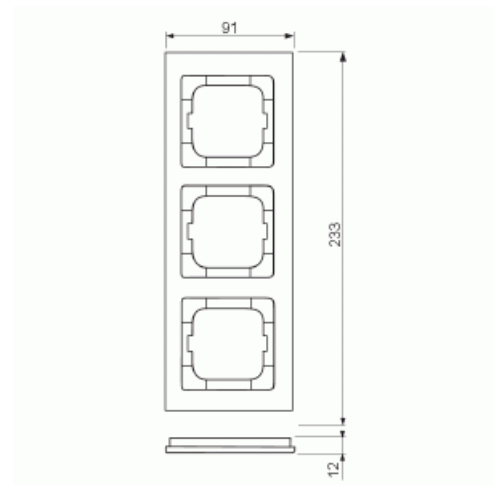

# Cover frame

Cover frame, Axcnt, 3-gang, white

**Tyyppi:** 1723-284

**Tuotekoodi:** 2CKA001754A4333

**GTIN:** 4011395113264

Flush mounting cover frame for 1-gang accessories, such as switches. Plastic material. Cleaning with a mild, standard household detergent. The use of strong dissolvents should be avoided.

### ETIM Data

ETIM Version:	ETIM-9.0
---------------	----------

ETIM Class:	EC000007
Number of units:	3
Mounting direction:	Horizontal and vertical
Number of units horizontal:	3
Number of units vertical:	3
With mounting grid:	Ei
Flush-mounted installation:	Kyllä
Suitable for floor box:	Ei
Suitable for wall duct:	Kyllä
Suitable for built-in installation:	Ei
Label space/information surface:	Ei
Material:	Plastic
Material quality:	Thermoplastic
Halogen free:	Kyllä
Anti-bacterial treatment:	Ei
Surface protection:	Untreated
Surface finishing:	Glossy
Colour:	White
RAL-number (similar):	9016
Transparent:	Ei
With hinged lid:	Ei
Degree of protection (IP):	IP20
Impact strength:	IK03
Type of fastening:	Clamp mounting
Width:	91 mm
Height:	233 mm
Depth:	11 mm
Built-in width:	63 mm
Built-in height:	63 mm
Diameter bore hole (opening):	71 mm