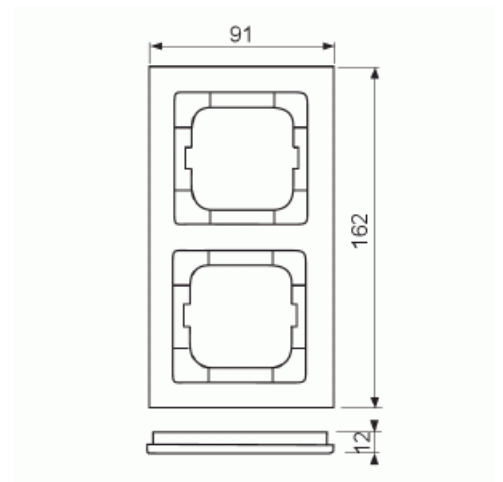

Cover frame

Cover frame, Axcnt, 2-gang, white

Tyyppi: 1722-284

Tuotekoodi: 2CKA001754A4332

GTIN: 4011395113257

Flush mounting cover frame for 1-gang accessories, such as switches. Plastic material. Cleaning with a mild, standard household detergent. The use of strong dissolvents should be avoided.

Tekniset tiedot

Colors

Colour:	White
Colour code:	RAL9016

Pakkaus

Paketti:	1/10
Yksikkö:	kpl

ETIM Data

ETIM Version:	ETIM-9.0
---------------	----------

ETIM Class:	EC000007
Number of units:	2
Mounting direction:	Horizontal and vertical
Number of units horizontal:	2
Number of units vertical:	2
With mounting grid:	Ei
Flush-mounted installation:	Kyllä
Suitable for floor box:	Ei
Suitable for wall duct:	Kyllä
Suitable for built-in installation:	Ei
Label space/information surface:	Ei
Material:	Plastic
Material quality:	Thermoplastic
Halogen free:	Kyllä
Anti-bacterial treatment:	Ei
Surface protection:	Untreated
Surface finishing:	Glossy
Colour:	White
RAL-number (similar):	9016
Transparent:	Ei
With hinged lid:	Ei
Degree of protection (IP):	IP20
Impact strength:	IK03
Type of fastening:	Clamp mounting
Width:	91 mm
Height:	162 mm
Depth:	11 mm
Built-in width:	63 mm
Built-in height:	63 mm
Diameter bore hole (opening):	71 mm