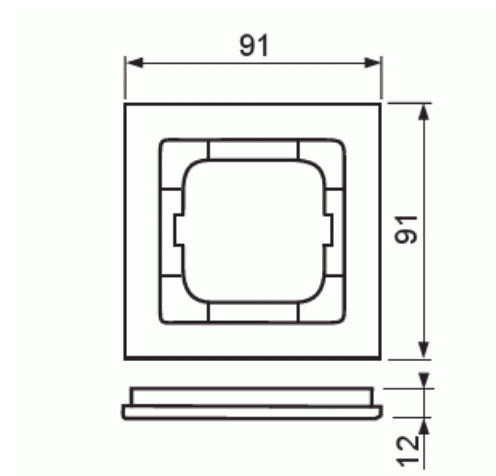

Cover frame

Cover frame, Axcnt, 1-gang, white

Tyyppi: 1721-284

Tuotekoodi: 2CKA001754A4331

GTIN: 4011395113240

Flush mounting cover frame for 1-gang accessories, such as switches. Plastic material. Cleaning with a mild, standard household detergent. The use of strong dissolvents should be avoided.

Tekniset tiedot

Luokitus

Enclosure class:	IP20
------------------	------

Colors

Colour:	White
Colour code:	RAL9016

Pakkaus

Paketti:	1/10
Yksikkö:	kpl

ETIM Data

ETIM Version:	ETIM-9.0
ETIM Class:	EC000007
Number of units:	1
Mounting direction:	Horizontal and vertical
Number of units horizontal:	1
Number of units vertical:	1
With mounting grid:	Ei
Flush-mounted installation:	Kyllä
Suitable for floor box:	Ei
Suitable for wall duct:	Kyllä
Suitable for built-in installation:	Ei
Label space/information surface:	Ei
Material:	Plastic
Material quality:	Thermoplastic
Halogen free:	Kyllä
Anti-bacterial treatment:	Ei
Surface protection:	Untreated
Surface finishing:	Glossy
Colour:	White
RAL-number (similar):	9016
Transparent:	Ei
With hinged lid:	Ei
Degree of protection (IP):	IP20
Impact strength:	IK03
Type of fastening:	Clamp mounting
Width:	91 mm
Height:	91 mm
Depth:	11 mm
Built-in width:	63 mm
Built-in height:	63 mm
Diameter bore hole (opening):	71 mm