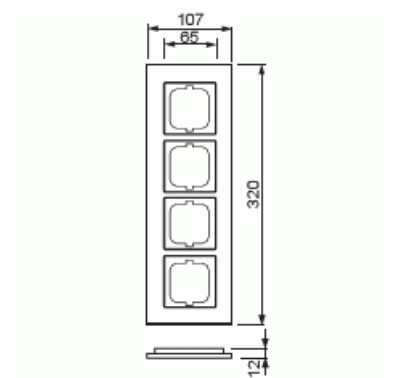

Cover frame

Cover frame, Carat, 4-gang, Black

Tyyppi: 1724-825

Tuotekoodi: 2CKA001754A4325

GTIN: 4011395088944

Flush mounting cover frame for 1-gang cover plated accessories, such as switches. Material glass. Cleaning with a mild, standard household detergent. The use of strong dissolvents should be avoided.

Tekniset tiedot

Luokitus

Enclosure class: IP20

Colors

Colour: Black

Pakkaus

Paketti: 1

Yksikkö: kpl

ETIM Data

ETIM Version: ETIM-9.0

ETIM Class:	EC000007
Number of units:	4
Mounting direction:	Horizontal and vertical
Number of units horizontal:	4
Number of units vertical:	4
With mounting grid:	Ei
Flush-mounted installation:	Kyllä
Suitable for floor box:	Ei
Suitable for wall duct:	Kyllä
Suitable for built-in installation:	Ei
Label space/information surface:	Ei
Material:	Glass
Material quality:	Glass
Halogen free:	Kyllä
Anti-bacterial treatment:	Ei
Surface protection:	Untreated
Surface finishing:	Glossy
Colour:	Black
Transparent:	Ei
With hinged lid:	Ei
Degree of protection (IP):	IP20
Impact strength:	IK03
Type of fastening:	Clamp mounting
Width:	107 mm
Height:	320 mm
Depth:	11 mm
Built-in width:	63 mm
Built-in height:	63 mm
Diameter bore hole (opening):	71 mm